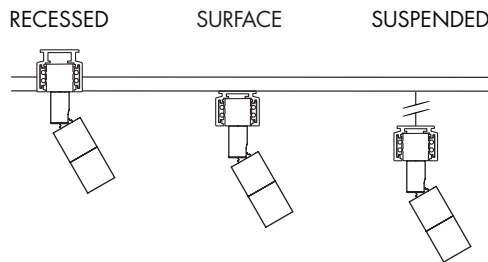

**DIMENSIONS**

**TRACK OPTIONS**

**ACCESSORIES**

**PRODUCT CODE** 020.01.X.XX.XX.XX.X

LUMINAIRE TYPE	POWER	FINISH	COLOUR TEMP	DISTRIBUTION	MOUNTING	DIMMING PROTOCOL
<b>020. ZEROTWENTY</b>	<b>01. 1.6W</b>	<b>1. WHITE 9010</b> 2. BLACK 9005 3. BRUSHED ALU 5. ANTIQUE BRONZE C. CUSTOM	<b>27. 2700K (std.)</b> 30. 3000K 40. 4000K (custom)	<b>01. 14°</b> 03. 30° 05. 50°	<b>04. 48V TRACK</b> *Refer to LV Track specification sheet for mounting options	<b>1. 0-10V/1-10V (std.)</b> 2. DALI 4. LOCAL DIM (on request)