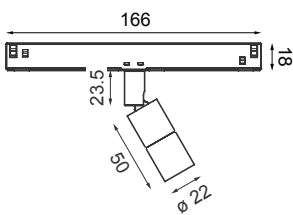

**PRODUCT DESCRIPTION**

<b>DESCRIPTION</b>	LOW VOLTAGE TRACK MOUNTED LED ACCENT LIGHT
<b>CATEGORY</b>	IP20 - INTERIOR USE ONLY
<b>MATERIAL</b>	MACHINED ALUMINIUM
<b>FINISH</b>	WHITE   BLACK   BRUSHED ALUMINIUM   CUSTOM
<b>ADAPTOR FINISH</b>	WHITE   BLACK
<b>DIMMING</b>	1-10V   DALI   LOCAL DIM (INTEGRAL)
<b>POWER SUPPLY</b>	REMOTE 48V CONSTANT VOLTAGE
<b>ACCESSORIES</b>	HONEYCOMB   FROSTED   COLOUR
<b>ROTATION</b>	340° PAN   90° TILT
<b>WEIGHT</b>	0.19KG

**DIMENSIONS**

**TRACK OPTIONS**

**ACCESSORIES**

**PRODUCT CODE** 020.01.X.XX.XX.XX.X

LUMINAIRE TYPE	POWER	FINISH	COLOUR TEMP	DISTRIBUTION	MOUNTING	DIMMING PROTOCOL
<b>020. ZEROTWENTY</b>	<b>01. 1.6W</b>	<b>1. WHITE 9010</b> 2. BLACK 9005 3. BRUSHED ALU 5. ANTIQUE BRONZE C. CUSTOM	<b>27. 2700K (std.)</b> 30. 3000K 40. 4000K (custom)	<b>01. 14°</b> 03. 30° 05. 50°	<b>04. 48V TRACK</b> *Refer to LV Track specification sheet for mounting options	<b>1. 0-10V/1-10V (std.)</b> 2. DALI 4. LOCAL DIM (on request)