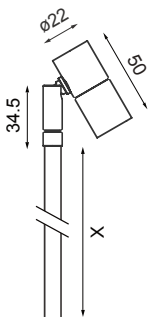

**PRODUCT DESCRIPTION**

<b>DESCRIPTION</b>	SIDE MOUNTED LED ACCENT LIGHT
<b>CATEGORY</b>	IP20 - INTERIOR USE ONLY
<b>MATERIAL</b>	MACHINED ALUMINIUM
<b>FINISH</b>	WHITE   BLACK   BRUSHED ALUMINIUM   CUSTOM
<b>DIMMING</b>	1-10V   DALI   PHASE
<b>POWER SUPPLY</b>	REMOTE CONSTANT CURRENT
<b>ACCESSORIES</b>	HONEYCOMB   FROSTED   COLOUR
<b>ROTATION</b>	340° PAN   90° TILT
<b>WEIGHT</b>	0.14KG

**DIMENSIONS**

**MOUNTING OPTIONS**

**ACCESSORIES**

**PRODUCT CODE** 021.01.X.XX.XX.XX.X

LUMINAIRE TYPE	POWER	FINISH	COLOUR TEMP	DISTRIBUTION	MOUNTING	DIMMING PROTOCOL
<b>021. ZEROTWENTYONE</b>	<b>01. 1.6W</b>	<b>1. WHITE 9010</b> 2. BLACK 9005 3. BRUSHED ALU 5. ANTIQUE BRONZE C. CUSTOM	<b>27. 2700K (std.)</b> 30. 3000K 40. 4000K (custom)	<b>01. 14°</b> 03. 30° 05. 50°	<b>02. SURFACE PLATE</b> 06. JOINERY BUSH 08. SURFACE BUSH ROUND 09. SURFACE BUSH SQUARE	<b>1. 0-10V/1-10V (std.)</b> 2. DALI 3. PHASE