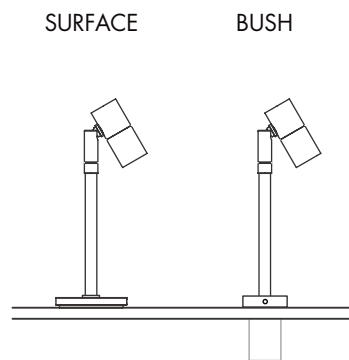

**PRODUCT DESCRIPTION**

<b>DESCRIPTION</b>	SIDE MOUNTED LED ACCENT LIGHT
<b>CATEGORY</b>	IP20 - INTERIOR USE ONLY
<b>MATERIAL</b>	MACHINED ALUMINIUM
<b>FINISH</b>	WHITE   BLACK   BRUSHED ALUMINIUM   CUSTOM
<b>DIMMING</b>	1-10V   DALI   PHASE
<b>POWER SUPPLY</b>	REMOTE CONSTANT CURRENT
<b>ACCESSORIES</b>	HONEYCOMB   FROSTED   COLOUR
<b>ROTATION</b>	340° PAN   90° TILT
<b>WEIGHT</b>	0.14KG

**DIMENSIONS**

**MOUNTING OPTIONS**

**ACCESSORIES**

**PRODUCT CODE** 021.01.X.XX.XX.XX.X

LUMINAIRE TYPE	POWER	FINISH	COLOUR TEMP	DISTRIBUTION	MOUNTING	DIMMING PROTOCOL
<b>021. ZEROTWENTYONE</b>	<b>01. 1.6W</b>	<b>1. WHITE 9010</b> 2. BLACK 9005 3. BRUSHED ALU 5. ANTIQUE BRONZE C. CUSTOM	<b>27. 2700K (std.)</b> 30. 3000K 40. 4000K (custom)	<b>01. 14°</b> 03. 30° 05. 50°	<b>02. SURFACE PLATE</b> 06. JOINERY BUSH 08. SURFACE BUSH ROUND 09. SURFACE BUSH SQUARE	<b>1. 0-10V/1-10V (std.)</b> 2. DALI 3. PHASE