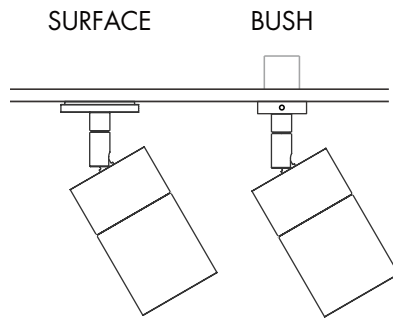

**DIMENSIONS**

**MOUNTING OPTIONS**

**ACCESSORIES**

**PRODUCT CODE** 050.07.X.XX.XX.XX.X

LUMINAIRE TYPE	POWER	FINISH	COLOUR TEMP	DISTRIBUTION	MOUNTING	DIMMING PROTOCOL
050. ZEROFIFTY	07. 7W	1. WHITE 9010 2. BLACK 9005 3. BRUSHED ALU 5. ANTIQUE BRONZE C. CUSTOM	27. 2700K (std.) 30. 3000K 40. 4000K (custom)	01. 12° 03. 35° 05. 51°	02. SURFACE PLATE 06. JOINERY BUSH 08. SURFACE BUSH ROUND 09. SURFACE BUSH SQUARE	1. 0-10V/1-10V (std.) 2. DALI 3. PHASE