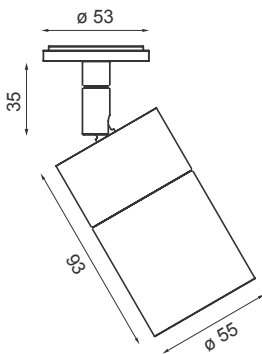

**PRODUCT DESCRIPTION**

<b>DESCRIPTION</b>	REAR MOUNT LED ACCENT LIGHT
<b>CATEGORY</b>	IP20 - INTERIOR USE ONLY
<b>MATERIAL</b>	MACHINED ALUMINIUM
<b>FINISH</b>	WHITE   BLACK   BRUSHED ALUMINIUM   CUSTOM
<b>DIMMING</b>	1-10V   DALI   PHASE
<b>POWER SUPPLY</b>	REMOTE CONSTANT CURRENT
<b>ACCESSORIES</b>	HONEYCOMB   FROSTED   COLOUR
<b>ROTATION</b>	340° PAN   90° TILT
<b>WEIGHT</b>	0.35KG

**DIMENSIONS**

**MOUNTING OPTIONS**

**ACCESSORIES**

**PRODUCT CODE** 050.07.X.XX.XX.XX.X

LUMINAIRE TYPE	POWER	FINISH	COLOUR TEMP	DISTRIBUTION	MOUNTING	DIMMING PROTOCOL
050. ZEROFIFTY	07. 7W	1. WHITE 9010 2. BLACK 9005 3. BRUSHED ALU 5. ANTIQUE BRONZE C. CUSTOM	27. 2700K (std.) 30. 3000K 40. 4000K (custom)	01. 12° 03. 35° 05. 51°	02. SURFACE PLATE 06. JOINERY BUSH 08. SURFACE BUSH ROUND 09. SURFACE BUSH SQUARE	1. 0-10V/1-10V (std.) 2. DALI 3. PHASE