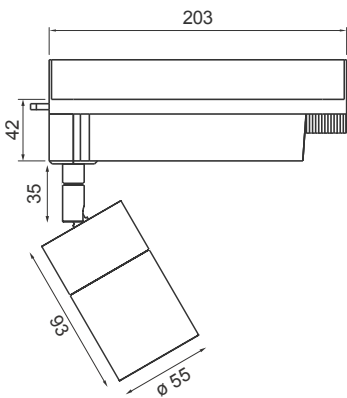

### PRODUCT DESCRIPTION

<b>DESCRIPTION</b>	MAINS VOLTAGE TRACK MOUNTED LED ACCENT LIGHT
<b>CATEGORY</b>	IP20 - FOR INDOOR USE ONLY
<b>MATERIAL</b>	MACHINED ALUMINIUM
<b>FINISH</b>	WHITE   BLACK   BRUSHED ALUMINIUM   CUSTOM
<b>ADAPTOR FINISH</b>	WHITE   BLACK
<b>DIMMING</b>	1-10V   DALI   LOCAL DIM (INTEGRAL)
<b>POWER SUPPLY</b>	MAINS VOLTAGE
<b>ACCESSORIES</b>	HONEYCOMB   FROSTED   COLOUR
<b>ROTATION</b>	340° PAN   90° TILT
<b>WEIGHT</b>	0.55KG

### DIMENSIONS

### ACCESSORIES

**PRODUCT CODE** 050.08.X.XX.XX.XX.X

LUMINAIRE TYPE	POWER	FINISH	COLOUR TEMP	DISTRIBUTION	MOUNTING	DIMMING PROTOCOL
050. ZEROFIFTY	08. 8W	1. WHITE 9010 2. BLACK 9005 3. BRUSHED ALU 5. ANTIQUE BRONZE C. CUSTOM	27. 2700K (std.) 30. 3000K 40. 4000K (custom)	01. 12° 03. 35° 05. 51°	01. 230V TRACK *Refer to Mains Track specification sheet for mounting options	1. 0-10V/1-10V (std.) 2. DALI 4. LOCAL DIM (on request)