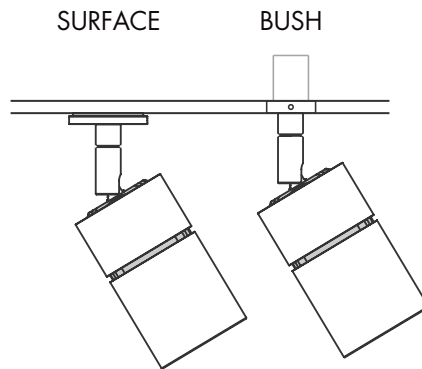

**DIMENSIONS**

**MOUNTING OPTIONS**

**ACCESSORIES**

**PRODUCT CODE** 060.16.X.XX.XX.XX.X

LUMINAIRE TYPE	POWER	FINISH	COLOUR TEMP	DISTRIBUTION	MOUNTING	DIMMING PROTOCOL
060. ZEROSIXTY	16. 16W	1. WHITE 9010 2. BLACK 9005 3. BRUSHED ALU 5. ANTIQUE BRONZE C. CUSTOM	27. 2700K (std.) 30. 3000K 40. 4000K (custom)	01. 12° 03. 35° 05. 51°	02. SURFACE PLATE 06. JOINERY BUSH 08. SURFACE BUSH ROUND 09. SURFACE BUSH SQUARE	1. 0-10V/1-10V (std.) 2. DALI 3. PHASE