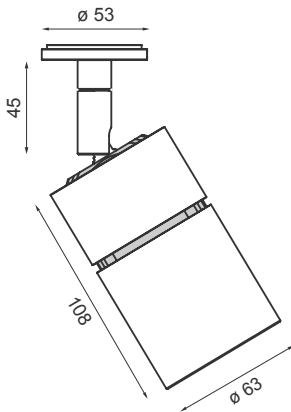

**PRODUCT DESCRIPTION**

<b>DESCRIPTION</b>	REAR MOUNT LED ACCENT LIGHT
<b>CATEGORY</b>	IP20 - INTERIOR USE ONLY
<b>MATERIAL</b>	MACHINED ALUMINIUM
<b>FINISH</b>	WHITE   BLACK   BRUSHED ALUMINIUM   CUSTOM
<b>DIMMING</b>	1-10V   DALI   PHASE
<b>POWER SUPPLY</b>	REMOTE CONSTANT CURRENT
<b>ACCESSORIES</b>	HONEYCOMB   FROSTED   COLOUR
<b>ROTATION</b>	340° PAN   90° TILT
<b>WEIGHT</b>	0.40KG

**DIMENSIONS**

**MOUNTING OPTIONS**

**ACCESSORIES**

**PRODUCT CODE** 060.16.X.XX.XX.XX.X

LUMINAIRE TYPE	POWER	FINISH	COLOUR TEMP	DISTRIBUTION	MOUNTING	DIMMING PROTOCOL
060. ZEROSIXTY	16. 16W	1. WHITE 9010 2. BLACK 9005 3. BRUSHED ALU 5. ANTIQUE BRONZE C. CUSTOM	27. 2700K (std.) 30. 3000K 40. 4000K (custom)	01. 12° 03. 35° 05. 51°	02. SURFACE PLATE 06. JOINERY BUSH 08. SURFACE BUSH ROUND 09. SURFACE BUSH SQUARE	1. 0-10V/1-10V (std.) 2. DALI 3. PHASE