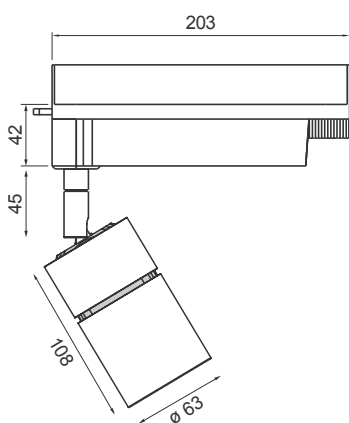

### PRODUCT DESCRIPTION

<b>DESCRIPTION</b>	MAINS VOLTAGE TRACK MOUNTED LED ACCENT LIGHT
<b>CATEGORY</b>	IP20 - FOR INDOOR USE ONLY
<b>MATERIAL</b>	MACHINED ALUMINIUM
<b>FINISH</b>	WHITE   BLACK   BRUSHED ALUMINIUM   CUSTOM
<b>ADAPTOR FINISH</b>	WHITE   BLACK
<b>DIMMING</b>	1-10V   DALI   LOCAL DIM (INTEGRAL)
<b>POWER SUPPLY</b>	230V MAINS VOLTAGE
<b>ACCESSORIES</b>	HONEYCOMB   FROSTED   COLOUR
<b>ROTATION</b>	340° PAN   90° TILT
<b>WEIGHT</b>	0.60KG

### DIMENSIONS

### ACCESSORIES

**PRODUCT CODE** 060.16.X.XX.XX.XX.X

LUMINAIRE TYPE	POWER	FINISH	COLOUR TEMP	DISTRIBUTION	MOUNTING	DIMMING PROTOCOL
060. ZEROSIXTY	16. 16W	1. WHITE 9010 2. BLACK 9005 3. BRUSHED ALU 5. ANTIQUE BRONZE C. CUSTOM	27. 2700K (std.) 30. 3000K 40. 4000K (custom)	01. 12° 03. 35° 05. 51°	01. 230V TRACK *Refer to Mains Track specification sheet for mounting options	1. 0-10V/1-10V (std.) 2. DALI 4. LOCAL DIM (on request)