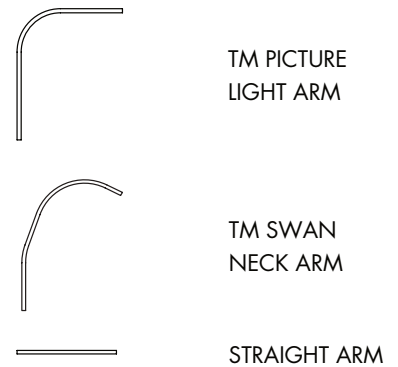

PRODUCT DESCRIPTION

DESCRIPTION	LED PICTURE LIGHT - MODERN STYLE
CATEGORY	IP20 - FOR INDOOR USE ONLY
MATERIAL	ALUMINIUM
FINISH	WHITE BLACK GOLD BRONZE CUSTOM
DIMMING	1-10V DALI PHASE LOCAL DIM
POWER SUPPLY	REMOTE CONSTANT CURRENT
ACCESSORIES	INTEGRAL ANTI-GLARE LOUVRE
ROTATION	60° TILT

DIMENSIONS

ARM MOUNTING OPTIONS

ARM TYPE

PRODUCT CODE 300.XXX.XX.XX.X.X.XX.X

LUMINAIRE TYPE	LENGTH	FINISH	COLOUR TEMP	ARM LENGTH	ARM TYPE	MOUNTING	DIMMING PROTOCOL
300. TM PICTURE LIGHT	010. 100mm (2.3W)	01. WHITE 9010	27. 2700K (std.)	1. 150mm	1. PICTURE LIGHT	05. PICTURE LIGHT BRACKET (std.)	1. 0-10V/1-10V
	025. 250mm (4.5W)	02. BLACK 9005	30. 3000K	2. 200mm	2. SWAN NECK	06. JOINERY BUSH	2. DALI
	040. 400mm (6.7)	03. BRUSHED ALU	40. 4000K (custom)	3. 250mm	3. STRAIGHT	08. SURFACE BUSH ROUND	3. PHASE
	055. 550mm (9.0W)	04. GOLD P/C		4. 300mm	C. CUSTOM	09. SURFACE BUSH SQUARE	4. LOCAL DIM (STANDARD)
	070. 700mm (11.2W)	05. ANT. BRONZE PLATE		5. 350mm		10. PICTURE LIGHT SURFACE PLATE	
	085. 850mm (13.5W)	06. BRONZE P/C		6. 400mm			
	100. 1000mm (15.7W)	CU. CUSTOM		7. 450mm			
	115. 1150mm (17.9W)						
	130. 1300mm (20.2W)						
	145. 1450mm (22.4W)						