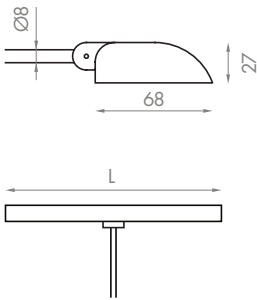

PRODUCT DESCRIPTION

DESCRIPTION	LED PICTURE LIGHT - MODERN STYLE
CATEGORY	IP20 - FOR INDOOR USE ONLY
MATERIAL	ALUMINIUM
FINISH	WHITE BLACK GOLD BRONZE CUSTOM
DIMMING	1-10V DALI PHASE LOCAL DIM
POWER SUPPLY	REMOTE CONSTANT CURRENT
ACCESSORIES	INTEGRAL ANTI-GLARE LOUVRE
ROTATION	60° TILT

LIGHT ENGINE

POWER	AS DETAILED BELOW PER FIXING LENGTH
CURRENT	700mA CONSTANT CURRENT
LUMENS	87 lm/W 3000K 80lm/W 2700K
COLOUR RENDERING	96CRI typical
COLOUR TEMP.	2700K (std.) 3000K 4000K (on request)
BEAM DISTRIBUTION	40° PICTURE LIGHT WASH
LAMP LIFE	50,000hrs

DIMENSIONS

ARM MOUNTING OPTIONS

ARM TYPE

PRODUCT CODE 300.XXX.XX.XX.X.X.XX.X

LUMINAIRE TYPE	LENGTH	FINISH	COLOUR TEMP	ARM LENGTH	ARM TYPE	MOUNTING	DIMMING PROTOCOL
300. TM PICTURE LIGHT	010. 100mm (2.3W)	01. WHITE 9010	27. 2700K (std.)	1. 150mm	1. PICTURE LIGHT	05. PICTURE LIGHT BRACKET (std.)	1. 0-10V/1-10V
	025. 250mm (4.5W)	02. BLACK 9005	30. 3000K	2. 200mm	2. SWAN NECK	06. JOINERY BUSH	2. DALI
	040. 400mm (6.7)	03. BRUSHED ALU	40. 4000K (custom)	3. 250mm	3. STRAIGHT	08. SURFACE BUSH ROUND	3. PHASE
	055. 550mm (9.0W)	04. GOLD P/C		4. 300mm	C. CUSTOM	09. SURFACE BUSH SQUARE	4. LOCAL DIM (STANDARD)
	070. 700mm (11.2W)	05. ANT. BRONZE PLATE		5. 350mm		10. PICTURE LIGHT SURFACE PLATE	
	085. 850mm (13.5W)	06. BRONZE P/C		6. 400mm			
	100. 1000mm (15.7W)	CU. CUSTOM		7. 450mm			
	115. 1150mm (17.9W)						
	130. 1300mm (20.2W)						
	145. 1450mm (22.4W)						