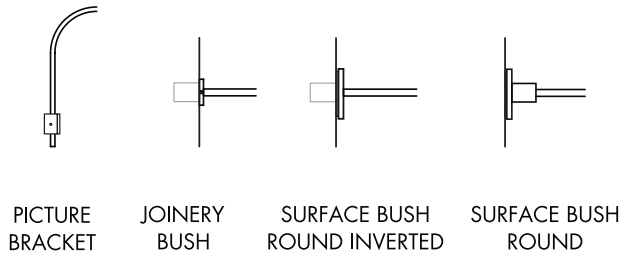

PRODUCT DESCRIPTION

DESCRIPTION	LED PICTURE LIGHT - MODERN STYLE
CATEGORY	IP20 - FOR INDOOR USE ONLY
MATERIAL	ALUMINIUM
FINISH	WHITE BLACK GOLD BRONZE CUSTOM
DIMMING	1-10V DALI PHASE LOCAL DIM
POWER SUPPLY	REMOTE CONSTANT CURRENT
ACCESSORIES	INTEGRAL ANTI-GLARE LOUVRE
ROTATION	60° TILT

LIGHT ENGINE

POWER	AS DETAILED BELOW PER FIXING LENGTH
CURRENT	700mA CONSTANT CURRENT
LUMENS	87 lm/W 3000K 80lm/W 2700K
COLOUR RENDERING	96CRI typical
COLOUR TEMP.	2700K (std.) 3000K 4000K (on request)
BEAM DISTRIBUTION	40° PICTURE LIGHT WASH
LAMP LIFE	50,000hrs

DIMENSIONS

ARM MOUNTING OPTIONS

ARM TYPE

PRODUCT CODE 300.XXX.XX.XX.X.X.XX.X

LUMINAIRE TYPE	LENGTH	FINISH	COLOUR TEMP	ARM LENGTH	ARM TYPE	MOUNTING	DIMMING PROTOCOL
300. TM PICTURE LIGHT	010. 100mm (2.3W)	01. WHITE 9010	27. 2700K (std.)	1. 150mm	1. PICTURE LIGHT	05. PICTURE LIGHT BRACKET (std.)	1. 0-10V/1-10V
	025. 250mm (4.5W)	02. BLACK 9005	30. 3000K	2. 200mm	2. SWAN NECK	06. JOINERY BUSH	2. DALI
	040. 400mm (6.7)	03. BRUSHED ALU	40. 4000K (custom)	3. 250mm	3. STRAIGHT	08. SURFACE BUSH ROUND	3. PHASE
	055. 550mm (9.0W)	04. GOLD P/C		4. 300mm	C. CUSTOM	09. SURFACE BUSH SQUARE	4. LOCAL DIM (STANDARD)
	070. 700mm (11.2W)	05. ANT. BRONZE PLATE		5. 350mm		10. PICTURE LIGHT SURFACE PLATE	
	085. 850mm (13.5W)	06. BRONZE P/C		6. 400mm			
	100. 1000mm (15.7W)	CU. CUSTOM		7. 450mm			
	115. 1150mm (17.9W)						
	130. 1300mm (20.2W)						
	145. 1450mm (22.4W)						