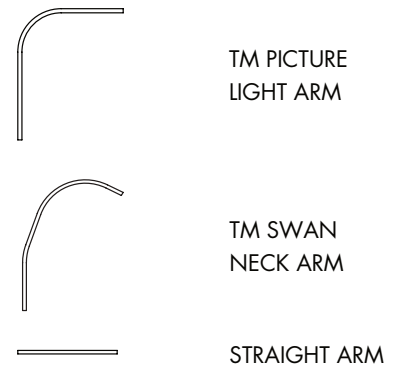

PRODUCT DESCRIPTION

DESCRIPTION	LED PICTURE LIGHT - CLASSIC STYLE
CATEGORY	IP20 - FOR INDOOR USE ONLY
MATERIAL	ALUMINIUM
FINISH	WHITE BLACK GOLD BRONZE CUSTOM
DIMMING	1-10V DALI PHASE LOCAL DIM
POWER SUPPLY	REMOTE CONSTANT CURRENT
ACCESSORIES	INTEGRAL ANTI-GLARE LOUVRE
ROTATION	60° TILT

DIMENSIONS

ARM MOUNTING OPTIONS

ARM TYPE

PRODUCT CODE 320.XXX.XX.XX.X.X.XX.X

LUMINAIRE TYPE	LENGTH	FINISH	COLOUR TEMP	ARM LENGTH	ARM TYPE	MOUNTING	DIMMING PROTOCOL
320. TM GOODWOOD	010. 100mm (2.3W)	01. WHITE 9010	27. 2700K (std.)	1. 150mm	1. PICTURE LIGHT	05. PICTURE LIGHT BRACKET (std.)	1. 0-10V/1-10V
	025. 250mm (4.5W)	02. BLACK 9005	30. 3000K	2. 200mm	2. SWAN NECK	06. JOINERY BUSH	2. DALI
	040. 400mm (6.7)	03. BRUSHED ALU	40. 4000K (custom)	3. 250mm	3. STRAIGHT	08. SURFACE BUSH ROUND	3. PHASE
	055. 550mm (9.0W)	04. GOLD P/C		4. 300mm	C. CUSTOM	09. SURFACE BUSH SQUARE	4. LOCAL DIM (STANDARD)
	070. 700mm (11.2W)	05. ANT. BRONZE PLATE		5. 350mm		10. PICTURE LIGHT SURFACE PLATE	
	070. 700mm (11.2W)	06. BRONZE P/C		6. 400mm			
	085. 850mm (13.5W)	CU. CUSTOM		7. 450mm			
	100. 1000mm (15.7W)						
	115. 1150mm (17.9W)						
	130. 1300mm (20.2W)						
	145. 1450mm (22.4W)						