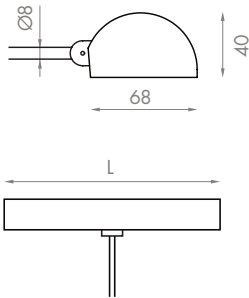

PRODUCT DESCRIPTION

DESCRIPTION	LED PICTURE LIGHT - CLASSIC STYLE
CATEGORY	IP20 - FOR INDOOR USE ONLY
MATERIAL	ALUMINIUM
FINISH	WHITE BLACK GOLD BRONZE CUSTOM
DIMMING	1-10V DALI PHASE LOCAL DIM
POWER SUPPLY	REMOTE CONSTANT CURRENT
ACCESSORIES	INTEGRAL ANTI-GLARE LOUVRE
ROTATION	60° TILT

LIGHT ENGINE

POWER	AS DETAILED BELOW PER FIXING LENGTH
CURRENT	700mA CONSTANT CURRENT
LUMENS	87 lm/W 3000K 80lm/W 2700K
COLOUR RENDERING	96CRI typical
COLOUR TEMP.	2700K (std.) 3000K 4000K (on request)
BEAM DISTRIBUTION	40° PICTURE LIGHT WASH
LAMP LIFE	50,000hrs

DIMENSIONS

ARM MOUNTING OPTIONS

ARM TYPE

PRODUCT CODE 320.XXX.XX.XX.X.X.XX.X

LUMINAIRE TYPE	LENGTH	FINISH	COLOUR TEMP	ARM LENGTH	ARM TYPE	MOUNTING	DIMMING PROTOCOL
320. TM GOODWOOD	010. 100mm (2.3W)	01. WHITE 9010	27. 2700K (std.)	1. 150mm	1. PICTURE LIGHT	05. PICTURE LIGHT BRACKET (std.)	1. 0-10V/1-10V
	025. 250mm (4.5W)	02. BLACK 9005	30. 3000K	2. 200mm	2. SWAN NECK	06. JOINERY BUSH	2. DALI
	040. 400mm (6.7)	03. BRUSHED ALU	40. 4000K (custom)	3. 250mm	3. STRAIGHT	08. SURFACE BUSH ROUND	3. PHASE
	055. 550mm (9.0W)	04. GOLD P/C		4. 300mm	C. CUSTOM	09. SURFACE BUSH SQUARE	4. LOCAL DIM (STANDARD)
	070. 700mm (11.2W)	05. ANT. BRONZE PLATE		5. 350mm		10. PICTURE LIGHT SURFACE PLATE	
	070. 700mm (11.2W)	06. BRONZE P/C		6. 400mm			
	085. 850mm (13.5W)	CU. CUSTOM		7. 450mm			
	100. 1000mm (15.7W)						
	115. 1150mm (17.9W)						
	130. 1300mm (20.2W)						
	145. 1450mm (22.4W)						