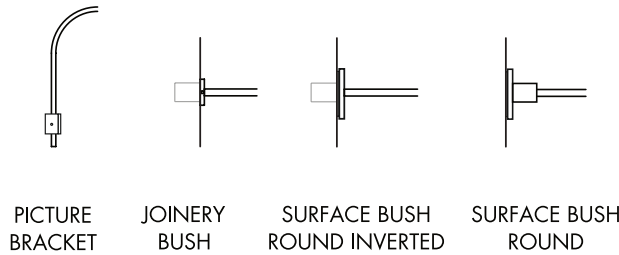

PRODUCT DESCRIPTION

DESCRIPTION	LED PICTURE LIGHT - CLASSIC STYLE
CATEGORY	IP20 - FOR INDOOR USE ONLY
MATERIAL	ALUMINIUM
FINISH	WHITE BLACK GOLD BRONZE CUSTOM
DIMMING	1-10V DALI PHASE LOCAL DIM
POWER SUPPLY	REMOTE CONSTANT CURRENT
ACCESSORIES	INTEGRAL ANTI-GLARE LOUVRE
ROTATION	60° TILT

LIGHT ENGINE

POWER	AS DETAILED BELOW PER FIXING LENGTH
CURRENT	700mA CONSTANT CURRENT
LUMENS	87 lm/W 3000K 80lm/W 2700K
COLOUR RENDERING	96CRI typical
COLOUR TEMP.	2700K (std.) 3000K 4000K (on request)
BEAM DISTRIBUTION	40° PICTURE LIGHT WASH
LAMP LIFE	50,000hrs

DIMENSIONS

ARM MOUNTING OPTIONS

ARM TYPE

PRODUCT CODE 320.XXX.XX.XX.X.X.XX.X

LUMINAIRE TYPE	LENGTH	FINISH	COLOUR TEMP	ARM LENGTH	ARM TYPE	MOUNTING	DIMMING PROTOCOL
320. TM GOODWOOD	010. 100mm (2.3W)	01. WHITE 9010	27. 2700K (std.)	1. 150mm	1. PICTURE LIGHT	05. PICTURE LIGHT BRACKET (std.)	1. 0-10V/1-10V
	025. 250mm (4.5W)	02. BLACK 9005	30. 3000K	2. 200mm	2. SWAN NECK	06. JOINERY BUSH	2. DALI
	040. 400mm (6.7)	03. BRUSHED ALU	40. 4000K (custom)	3. 250mm	3. STRAIGHT	08. SURFACE BUSH ROUND	3. PHASE
	055. 550mm (9.0W)	04. GOLD P/C		4. 300mm	C. CUSTOM	09. SURFACE BUSH SQUARE	4. LOCAL DIM (STANDARD)
	070. 700mm (11.2W)	05. ANT. BRONZE PLATE		5. 350mm		10. PICTURE LIGHT SURFACE PLATE	
	070. 700mm (11.2W)	06. BRONZE P/C		6. 400mm			
	085. 850mm (13.5W)	CU. CUSTOM		7. 450mm			
	100. 1000mm (15.7W)						
	115. 1150mm (17.9W)						
	130. 1300mm (20.2W)						
	145. 1450mm (22.4W)						