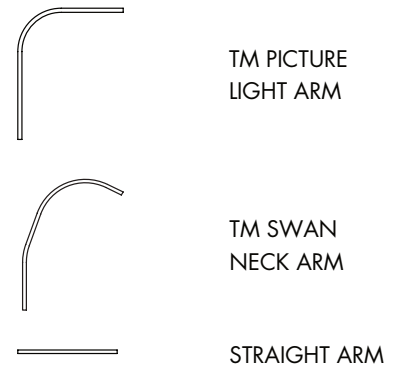

PRODUCT DESCRIPTION

DESCRIPTION	LED PICTURE LIGHT - DECO STYLE
CATEGORY	IP20 - FOR INDOOR USE ONLY
MATERIAL	BRASS
FINISH	BRUSHED BRASS ANTIQUE BRASS CUSTOM
DIMMING	1-10V DALI LOCAL DIM
POWER SUPPLY	REMOTE CONSTANT VOLTAGE
ACCESSORIES	INTEGRAL ANTI-GLARE LOUVRE
ROTATION	40° TILT HEIGHT ADJUSTABLE
WEIGHT	0.75KG

ARM MOUNTING OPTIONS

ARM TYPE

PRODUCT CODE 340.35.XX.X.X.XX.X

LUMINAIRE TYPE	LENGTH	FINISH	ARM LENGTH	ARM TYPE	MOUNTING	DIMMING PROTOCOL
340. AYDIN	35. 350mm	06. ANTIQUE BRASS 15. BRUSHED BRASS C. CUSTOM	1. 150mm 2. 200mm 3. 250mm 4. 300mm 5. 350mm 6. 400mm 7. 450mm	1. PICTURE LIGHT 2. SWAN NECK 3. STRAIGHT C. CUSTOM	05. PICTURE LIGHT BRACKET (std.) 06. JOINERY BUSH 08. SURFACE BUSH ROUND 09. SURFACE BUSH SQUARE 10. PICTURE LIGHT SURFACE PLATE	1. 0-10V/1-10V 2. DALI 4. LOCAL DIM (STANDARD)