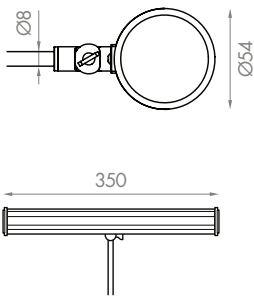

PRODUCT DESCRIPTION

DESCRIPTION	LED PICTURE LIGHT - DECO STYLE
CATEGORY	IP20 - FOR INDOOR USE ONLY
MATERIAL	BRASS
FINISH	BRUSHED BRASS ANTIQUE BRASS CUSTOM
DIMMING	1-10V DALI LOCAL DIM
POWER SUPPLY	REMOTE CONSTANT VOLTAGE
ACCESSORIES	INTEGRAL ANTI-GLARE LOUVRE
ROTATION	40° TILT HEIGHT ADJUSTABLE
WEIGHT	0.75KG

LIGHT ENGINE

POWER	6W
VOLTAGE	12V CONSTANT VOLTAGE
LUMENS	2700K - 250lm
COLOUR RENDERING	95CRI typical
COLOUR TEMP.	2700K (standard)
BEAM DISTRIBUTION	30° PICTURE LIGHT WASH
LAMP LIFE	50,000hrs

DIMENSIONS

ARM MOUNTING OPTIONS

ARM TYPE

PRODUCT CODE 340.35.XX.X.X.XX.X

LUMINAIRE TYPE	LENGTH	FINISH	ARM LENGTH	ARM TYPE	MOUNTING	DIMMING PROTOCOL
340. AYDIN	35. 350mm	06. ANTIQUE BRASS 15. BRUSHED BRASS C. CUSTOM	1. 150mm 2. 200mm 3. 250mm 4. 300mm 5. 350mm 6. 400mm 7. 450mm	1. PICTURE LIGHT 2. SWAN NECK 3. STRAIGHT C. CUSTOM	05. PICTURE LIGHT BRACKET (std.) 06. JOINERY BUSH 08. SURFACE BUSH ROUND 09. SURFACE BUSH SQUARE 10. PICTURE LIGHT SURFACE PLATE	1. 0-10V/1-10V 2. DALI 4. LOCAL DIM (STANDARD)