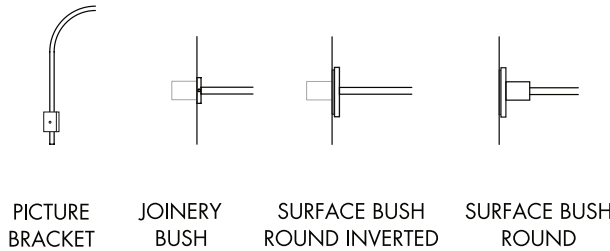

PRODUCT DESCRIPTION

DESCRIPTION	LED PICTURE LIGHT - DECO STYLE
CATEGORY	IP20 - FOR INDOOR USE ONLY
MATERIAL	BRASS
FINISH	BRUSHED BRASS ANTIQUE BRASS CUSTOM
DIMMING	1-10V DALI LOCAL DIM
POWER SUPPLY	REMOTE CONSTANT VOLTAGE
ACCESSORIES	INTEGRAL ANTI-GLARE LOUVRE
ROTATION	40° TILT HEIGHT ADJUSTABLE
WEIGHT	0.75KG

LIGHT ENGINE

POWER	6W
VOLTAGE	12V CONSTANT VOLTAGE
LUMENS	2700K - 250lm
COLOUR RENDERING	95CRI typical
COLOUR TEMP.	2700K (standard)
BEAM DISTRIBUTION	30° PICTURE LIGHT WASH
LAMP LIFE	50,000hrs

DIMENSIONS

ARM MOUNTING OPTIONS

ARM TYPE

PRODUCT CODE 340.35.XX.X.X.XX.X

LUMINAIRE TYPE	LENGTH	FINISH	ARM LENGTH	ARM TYPE	MOUNTING	DIMMING PROTOCOL
340. AYDIN	35. 350mm	06. ANTIQUE BRASS 15. BRUSHED BRASS C. CUSTOM	1. 150mm 2. 200mm 3. 250mm 4. 300mm 5. 350mm 6. 400mm 7. 450mm	1. PICTURE LIGHT 2. SWAN NECK 3. STRAIGHT C. CUSTOM	05. PICTURE LIGHT BRACKET (std.) 06. JOINERY BUSH 08. SURFACE BUSH ROUND 09. SURFACE BUSH SQUARE 10. PICTURE LIGHT SURFACE PLATE	1. 0-10V/1-10V 2. DALI 4. LOCAL DIM (STANDARD)