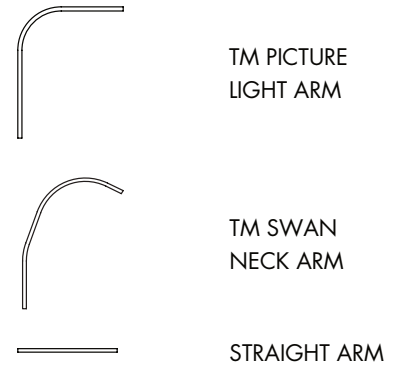

### PRODUCT DESCRIPTION

<b>DESCRIPTION</b>	LED PICTURE LIGHT - CLASSIC STYLE
<b>CATEGORY</b>	IP20 - FOR INDOOR USE ONLY
<b>MATERIAL</b>	ALUMINIUM
<b>FINISH</b>	WHITE   BLACK   GOLD   BRONZE   CUSTOM
<b>DIMMING</b>	1-10V   DALI   PHASE   LOCAL DIM
<b>POWER SUPPLY</b>	REMOTE CONSTANT CURRENT
<b>ACCESSORIES</b>	INTEGRAL ANTI-GLARE LOUVRE
<b>ROTATION</b>	60° TILT

### DIMENSIONS

### PRODUCT CODE 350.XXX.OX.XX.X.X.XX.X

LUMINAIRE TYPE	LENGTH	FINISH	COLOUR TEMP	ARM LENGTH	ARM TYPE	MOUNTING	DIMMING PROTOCOL
350. TM CLASSIC	010. 100mm (2.3W)	01. WHITE 9010	27. 2700K (std.)	1. 150mm	1. PICTURE LIGHT	05. PICTURE LIGHT BRACKET (std.)	1. 0-10V/1-10V
	025. 250mm (4.5W)	02. BLACK 9005	30. 3000K	2. 200mm	2. SWAN NECK	06. JOINERY BUSH	2. DALI
	040. 400mm (6.7)	03. BRUSHED ALU	40. 4000K (custom)	3. 250mm	3. STRAIGHT	08. SURFACE BUSH ROUND	3. PHASE
	055. 550mm (9.0W)	04. GOLD P/C		4. 300mm	C. CUSTOM	09. SURFACE BUSH SQUARE	4. LOCAL DIM (STANDARD)
	070. 700mm (11.2W)	05. ANT. BRONZE PLATE		5. 350mm		10. PICTURE LIGHT SURFACE PLATE	
	070. 700mm (11.2W)	06. BRONZE P/C		6. 400mm			
	085. 850mm (13.5W)	CU. CUSTOM		7. 450mm			
	100. 1000mm (15.7W)						
	115. 1150mm (17.9W)						
	130. 1300mm (20.2W)						
	145. 1450mm (22.4W)						