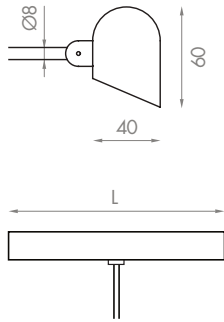

### PRODUCT DESCRIPTION

<b>DESCRIPTION</b>	LED PICTURE LIGHT - CLASSIC STYLE
<b>CATEGORY</b>	IP20 - FOR INDOOR USE ONLY
<b>MATERIAL</b>	ALUMINIUM
<b>FINISH</b>	WHITE   BLACK   GOLD   BRONZE   CUSTOM
<b>DIMMING</b>	1-10V   DALI   PHASE   LOCAL DIM
<b>POWER SUPPLY</b>	REMOTE CONSTANT CURRENT
<b>ACCESSORIES</b>	INTEGRAL ANTI-GLARE LOUVRE
<b>ROTATION</b>	60° TILT

### DIMENSIONS

### PRODUCT CODE 350.XXX.OX.XX.X.X.XX.X

LUMINAIRE TYPE	LENGTH	FINISH	COLOUR TEMP	ARM LENGTH	ARM TYPE	MOUNTING	DIMMING PROTOCOL
350. TM CLASSIC	010. 100mm (2.3W)	01. WHITE 9010	27. 2700K (std.)	1. 150mm	1. PICTURE LIGHT	05. PICTURE LIGHT BRACKET (std.)	1. 0-10V/1-10V
	025. 250mm (4.5W)	02. BLACK 9005	30. 3000K	2. 200mm	2. SWAN NECK	06. JOINERY BUSH	2. DALI
	040. 400mm (6.7)	03. BRUSHED ALU	40. 4000K (custom)	3. 250mm	3. STRAIGHT	08. SURFACE BUSH ROUND	3. PHASE
	055. 550mm (9.0W)	04. GOLD P/C		4. 300mm	C. CUSTOM	09. SURFACE BUSH SQUARE	4. LOCAL DIM (STANDARD)
	070. 700mm (11.2W)	05. ANT. BRONZE PLATE		5. 350mm		10. PICTURE LIGHT SURFACE PLATE	
	070. 700mm (11.2W)	06. BRONZE P/C		6. 400mm			
	085. 850mm (13.5W)	CU. CUSTOM		7. 450mm			
	100. 1000mm (15.7W)						
	115. 1150mm (17.9W)						
	130. 1300mm (20.2W)						
	145. 1450mm (22.4W)						