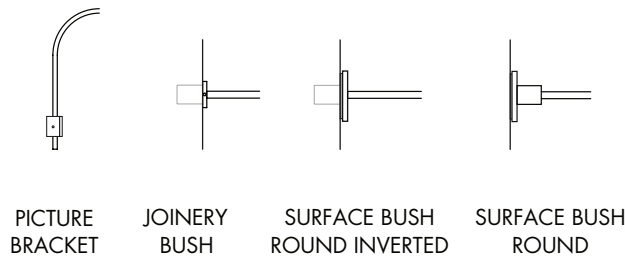

ARM MOUNTING OPTIONS