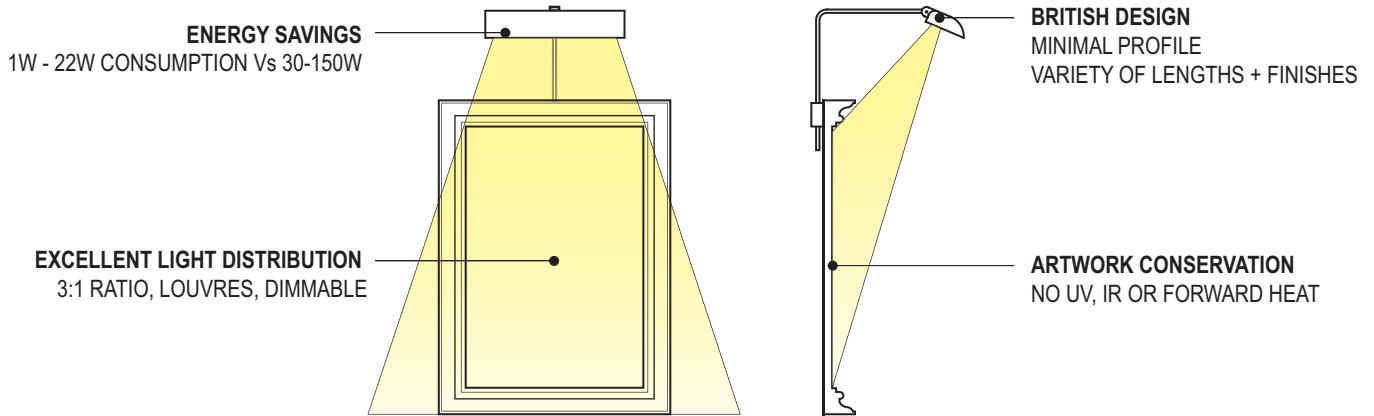

CODE	360.XX.X.XX.X.X.X.X
PRODUCT DESCRIPTION	
DESCRIPTION	SINGLE LED PICTURE LIGHT - SOLO
CATEGORY	IP20 INTERIOR USE ONLY
MATERIAL	MACHINED ALUMINIUM
FINISH	WHITE BLACK ALU GOLD BRONZE CUSTOM
GEAR TYPE	1-10V DALI PHASE
ACCESSORIES	GLARE LOUVER
ROTATION	60° TILT

ARM TYPE		
1 - PICTURE LIGHT ARM	2 - SWAN NECK ARM	3 - STRAIGHT ARM

LIGHT ENGINE	
POWER	AS DETAILED BELOW
LUMENS	87 lm/W 3000K 80lm/W 2700K
COLOUR RENDERING	96CRI TYPICAL
COLOUR TEMP.	2700K (STANDARD) 3000K 4000K (ON REQUEST)
BEAM DISTRIBUTION	PICTURE WASH
LAMP LIFE	50,000hrs

PRODUCT BENEFITS

COLOUR RENDERING

Typical R values 2700K at 700mA, 25°C ambient.

R1	R2	R3	R4	R5	R6	R7	R8	R9	R10	R11	R12	R13	R14	R15	Ra
96	99	94	92	96	98	96	97	98	98	90	96	97	95	97	96

RELATIVE SPECTRAL EMISSION