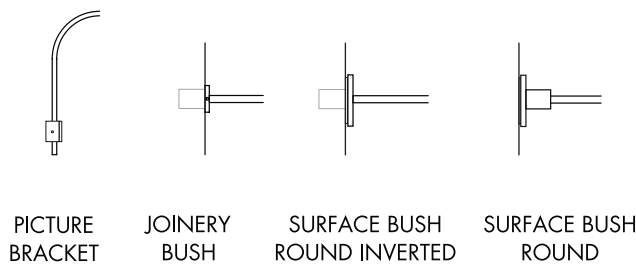

## PRODUCT DESCRIPTION

<b>DESCRIPTION</b>	LED PICTURE LIGHT - DECORATIVE STYLE
<b>CATEGORY</b>	IP20 - FOR INDOOR USE ONLY
<b>MATERIAL</b>	MACHINED ALUMINIUM
<b>FINISH</b>	WHITE   BLACK   GOLD   BRONZE   CUSTOM
<b>DIMMING</b>	1-10V   DALI   PHASE   LOCAL DIM
<b>POWER SUPPLY</b>	REMOTE CONSTANT CURRENT
<b>ACCESSORIES</b>	INTEGRAL ANTI-GLARE LOUVRE
<b>ROTATION</b>	60° TILT

## DIMENSIONS

## ARM MOUNTING OPTIONS

PICTURE  
BRACKET

JOINERY  
BUSH

SURFACE BUSH  
ROUND INVERTED

SURFACE BUSH  
ROUND

## PRODUCT CODE 360.02.XX.XX.X.X.XX.X

LUMINAIRE TYPE	POWER	FINISH	COLOUR TEMP	ARM LENGTH	ARM TYPE	MOUNTING	DIMMING PROTOCOL
360. TM SOLO	02. 2.3W	01. WHITE 9010 02. BLACK 9005 03. BRUSHED ALU 04. GOLD P/C <b>05. ANT. BRONZE PLATE</b> 06. BRONZE P/C CU. CUSTOM	<b>27. 2700K (std.)</b> 30. 3000K 40. 4000K (custom)	<b>4. 300mm</b> 7. 450mm	<b>1. PICTURE LIGHT</b> 2. SWAN NECK 3. STRAIGHT C. CUSTOM	<b>05. PICTURE LIGHT BRACKET (std.)</b> 06. JOINERY BUSH 08. SURFACE BUSH ROUND 09. SURFACE BUSH SQUARE 10. PICTURE LIGHT SURFACE PLATE	1. 0-10V/1-10V 2. DALI 3. PHASE <b>4. LOCAL DIM (STANDARD)</b>