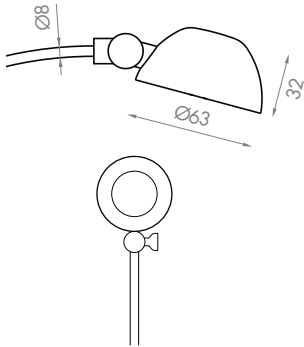

## PRODUCT DESCRIPTION

<b>DESCRIPTION</b>	LED PICTURE LIGHT - DECORATIVE STYLE
<b>CATEGORY</b>	IP20 - FOR INDOOR USE ONLY
<b>MATERIAL</b>	MACHINED ALUMINIUM
<b>FINISH</b>	WHITE   BLACK   GOLD   BRONZE   CUSTOM
<b>DIMMING</b>	1-10V   DALI   PHASE   LOCAL DIM
<b>POWER SUPPLY</b>	REMOTE CONSTANT CURRENT
<b>ACCESSORIES</b>	INTEGRAL ANTI-GLARE LOUVRE
<b>ROTATION</b>	60° TILT

## DIMENSIONS

## ARM TYPE

TM PICTURE  
LIGHT ARM

TM SWAN  
NECK ARM

STRAIGHT ARM

## PRODUCT CODE 360.02.XX.XX.X.X.XX.X

LUMINAIRE TYPE	POWER	FINISH	COLOUR TEMP	ARM LENGTH	ARM TYPE	MOUNTING	DIMMING PROTOCOL
360. TM SOLO	02. 2.3W	01. WHITE 9010 02. BLACK 9005 03. BRUSHED ALU 04. GOLD P/C <b>05. ANT. BRONZE PLATE</b> 06. BRONZE P/C CU. CUSTOM	<b>27. 2700K (std.)</b> 30. 3000K 40. 4000K (custom)	<b>4. 300mm</b> 7. 450mm	<b>1. PICTURE LIGHT</b> 2. SWAN NECK 3. STRAIGHT C. CUSTOM	<b>05. PICTURE LIGHT BRACKET (std.)</b> 06. JOINERY BUSH 08. SURFACE BUSH ROUND 09. SURFACE BUSH SQUARE 10. PICTURE LIGHT SURFACE PLATE	1. 0-10V/1-10V 2. DALI 3. PHASE <b>4. LOCAL DIM (STANDARD)</b>