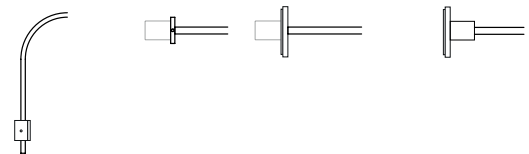

CODE	380.XX.XX.X.X.X
PRODUCT DESCRIPTION	
DESCRIPTION	MINI LED PICTURE LIGHT - SLIMLIGHT SUITABLE FOR CANVASES UP TO 900x900MM
CATEGORY	IP20 INTERIOR USE ONLY
MATERIAL	MACHINED ALUMINIUM
FINISH	ALU BRONZE CUSTOM
GEAR TYPE	1-10V DALI PHASE
ACCESSORIES	EYELID GLARE LOUVER (STANDARD)
ROTATION	60° TILT
LIGHT ENGINE	
POWER	AS DETAILED BELOW
LUMENS	87 lm/W 3000K 80lm/W 2700K
COLOUR RENDERING	96CRI TYPICAL
COLOUR TEMP.	2700K (STANDARD) 3000K 4000K (ON REQUEST)
BEAM DISTRIBUTION	WIDE PICTURE WASH
LAMP LIFE	50,000hrs

ARM TYPE

PICTURE LIGHT ARM MOUNTING

STANDARD	ALTERNATIVE MOUNTING OPTIONS		
5 - PICTURE LIGHT BRACKET	6 - JOINERY BUSH	8 - SURFACE BUSH ROUND	10 - PICTURE LIGHT SURFACE PLATE

EXAMPLE CODE

380	•	32	•	4	•	27	•	2	•	1	•	5	•	1
LUMINAIRE TYPE		LENGTH		FINISH		COLOUR TEMP		ARM LENGTH		ARM TYPE		MOUNTING		DIMMING PROTOCOL
380 - TM SLIM LIGHT		32- 325MM (4W) 42- 425MM (6W)		3 - BRUSHED ALU 5 - ANT. BRONZE PLATED ON REQUEST 9 - POLISHED BRASS 10 - POLISHED NICKEL 11 - BRUSHED NICKEL 12 - BLACK ANODISED 14 - BRONZE ANODISED C - CUSTOM		27 - 2700K (STANDARD) 30 - 3000K 40 - 4000K (CUSTOM)		1 - 150MM 2 - 200MM 3 - 250MM 4 - 300MM 5 - 350MM 6 - 400MM 7 - 450MM		1 - PICTURE LIGHT 2 - SWAN NECK 3 - STRAIGHT C - CUSTOM		5 - PICTURE LIGHT BRACKET (STANDARD) 6 - JOINERY BUSH 8 - SURFACE BUSH ROUND 9 - SURFACE BUSH SQUARE 10 - PICTURE LIGHT SURFACE PLATE C - CUSTOM		1 - LOCAL DIM (STANDARD) 2 - PHASE 3 - 0-10V/1-10V 4 - DALI