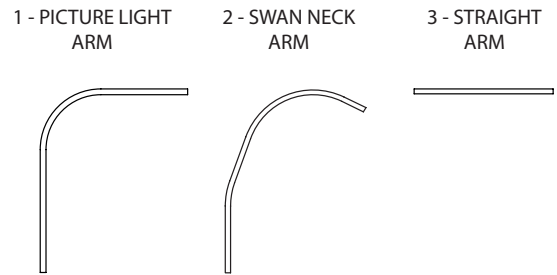

CODE	380.XX.XX.X.X.X
PRODUCT DESCRIPTION	
DESCRIPTION	MINI LED PICTURE LIGHT - SLIMLIGHT SUITABLE FOR CANVASES UP TO 900x900MM
CATEGORY	IP20 INTERIOR USE ONLY
MATERIAL	MACHINED ALUMINIUM
FINISH	ALU BRONZE CUSTOM
GEAR TYPE	1-10V DALI PHASE
ACCESSORIES	EYELID GLARE LOUVER (STANDARD)
ROTATION	60° TILT
LIGHT ENGINE	
POWER	AS DETAILED BELOW
LUMENS	87 lm/W 3000K 80lm/W 2700K
COLOUR RENDERING	96CRI TYPICAL
COLOUR TEMP.	2700K (STANDARD) 3000K 4000K (ON REQUEST)
BEAM DISTRIBUTION	WIDE PICTURE WASH
LAMP LIFE	50,000hrs

ARM TYPE

PICTURE LIGHT ARM MOUNTING

STANDARD	ALTERNATIVE MOUNTING OPTIONS		
5 - PICTURE LIGHT BRACKET	6 - JOINERY BUSH	8 - SURFACE BUSH ROUND	10 - PICTURE LIGHT SURFACE PLATE

EXAMPLE CODE

380	•	32	•	4	•	27	•	2	•	1	•	5	•	1
LUMINAIRE TYPE		LENGTH		FINISH		COLOUR TEMP		ARM LENGTH		ARM TYPE		MOUNTING		DIMMING PROTOCOL
380 - TM SLIM LIGHT		32- 325MM (4W) 42- 425MM (6W)		3 - BRUSHED ALU 5 - ANT. BRONZE PLATED ON REQUEST 9 - POLISHED BRASS 10 - POLISHED NICKEL 11 - BRUSHED NICKEL 12 - BLACK ANODISED 14 - BRONZE ANODISED C - CUSTOM		27 - 2700K (STANDARD) 30 - 3000K 40 - 4000K (CUSTOM)		1 - 150MM 2 - 200MM 3 - 250MM 4 - 300MM 5 - 350MM 6 - 400MM 7 - 450MM		1 - PICTURE LIGHT 2 - SWAN NECK 3 - STRAIGHT C - CUSTOM		5 - PICTURE LIGHT BRACKET (STANDARD) 6 - JOINERY BUSH 8 - SURFACE BUSH ROUND 9 - SURFACE BUSH SQUARE 10 - PICTURE LIGHT SURFACE PLATE C - CUSTOM		1 - LOCAL DIM (STANDARD) 2 - PHASE 3 - 0-10V/1-10V 4 - DALI