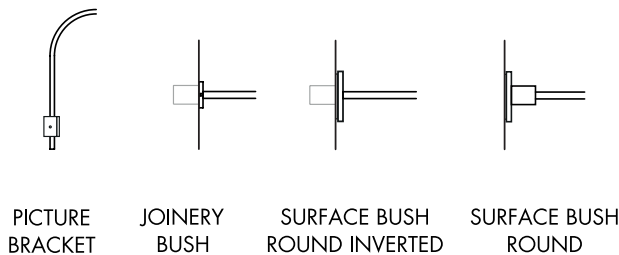

ARM MOUNTING OPTIONS