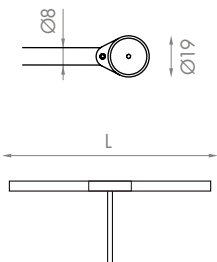

### PRODUCT DESCRIPTION

<b>DESCRIPTION</b>	PROFESSIONAL MINI LED PICTURE LIGHT
<b>CATEGORY</b>	IP20 - FOR INDOOR USE ONLY
<b>MATERIAL</b>	MACHINED ALUMINIUM
<b>FINISH</b>	BRUSHED   POLISHED   ANODISED   PLATED
<b>DIMMING</b>	1-10V   DALI   PHASE   LOCAL DIM
<b>POWER SUPPLY</b>	REMOTE CONSTANT CURRENT
<b>ACCESSORIES</b>	N/A
<b>ROTATION</b>	60° TILT

### DIMENSIONS

### PRODUCT CODE 390.XX.XX.XX.X.X.XX.X

LUMINAIRE TYPE	LENGTH	FINISH	COLOUR TEMP	ARM LENGTH	ARM TYPE	MOUNTING	DIMMING PROTOCOL
390. TM SLIMLIGHT PRO	01. 140mm	03. BRUSHED ALU	27. 2700K (std.)	1. 150mm	1. PICTURE LIGHT	05. PICTURE LIGHT BRACKET (std.)	1. 0-10V/1-10V
	02. 310mm	05. ANT. BRONZE PLATED	30. 3000K	2. 200mm	2. SWAN NECK	06. JOINERY BUSH	2. DALI
	03. 480mm	09. POLISHED BRASS	40. 4000K (custom)	3. 250mm	3. STRAIGHT	08. SURFACE BUSH ROUND	3. PHASE
	04. 640mm	10. POLISHED NICKEL		4. 300mm	4. CUSTOM	09. SURFACE BUSH SQUARE	4. LOCAL DIM (STANDARD)
	05. 820mm	11. BRUSHED NICKEL		5. 350mm		10. PICTURE LIGHT SURFACE PLATE	
	06. 990mm	12. BLACK ANODISED		6. 400mm			
	07. 1160mm	14. BRONZE ANODISED		7. 450mm			
	08. 1330mm	CU. CUSTOM					
	09. 1500mm						
	10. 1670mm						
	CU. CUSTOM						