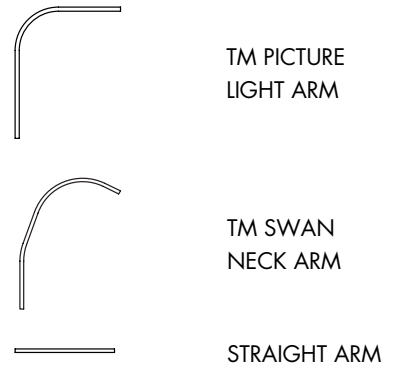

### DIMENSIONS

### PRODUCT CODE 390.XX.XX.XX.X.X.XX.X

LUMINAIRE TYPE	LENGTH	FINISH	COLOUR TEMP	ARM LENGTH	ARM TYPE	MOUNTING	DIMMING PROTOCOL
390. TM SLIMLIGHT PRO	01. 140mm	03. BRUSHED ALU	27. 2700K (std.)	1. 150mm	1. PICTURE LIGHT	05. PICTURE LIGHT BRACKET (std.)	1. 0-10V/1-10V
	02. 310mm	05. ANT. BRONZE PLATED	30. 3000K	2. 200mm	2. SWAN NECK	06. JOINERY BUSH	2. DALI
	03. 480mm	09. POLISHED BRASS	40. 4000K (custom)	3. 250mm	3. STRAIGHT	08. SURFACE BUSH ROUND	3. PHASE
	04. 640mm	10. POLISHED NICKEL		4. 300mm	4. CUSTOM	09. SURFACE BUSH SQUARE	4. LOCAL DIM (STANDARD)
	05. 820mm	11. BRUSHED NICKEL		5. 350mm		10. PICTURE LIGHT SURFACE PLATE	
	06. 990mm	12. BLACK ANODISED		6. 400mm			
	07. 1160mm	14. BRONZE ANODISED		7. 450mm			
	08. 1330mm	CU. CUSTOM					
	09. 1500mm						
	10. 1670mm						
	CU. CUSTOM						