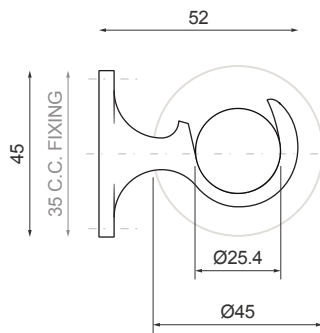

PRODUCT DESCRIPTION

DESCRIPTION	POWERED PICTURE RAIL FOR PICTURE HANGING AND LIGHTING SUPPLY
CATEGORY	IP20 - FOR INDOOR USE ONLY
MATERIAL	BRASS
FINISH	POLISHED
DIMMING	1-10V DALI ON REQUEST
POWER SUPPLY	REMOTE 48V CONSTANT VOLTAGE
ACCESSORIES	POWER FEED POWER CONNECTION FINIAL WALL BRACKET PICTURE HOOK HANGING CHAIN
COMPATIBILITY	TM PICTURE LIGHTS ZERO SERIES SPOTLIGHTS
WEIGHT	TBD

DIMENSIONS

ACCESSORIES

PRODUCT CODE 900.02.09.XX

PRODUCT TYPE	LENGTH (L)	FINISH	ACCESSORIES	SYSTEM
900. ARTRAIL	01. 1000mm 02. 2000mm CU. Custom	09. POLISHED BRASS	PF. POWER FEED PC. POWER CONNECTION FL. FINIAL WB. WALL BRACKET PH. PICTURE HOOK HC. HANGING CHAIN	*Refer to ARTRAIL system overview page for assembly components and configuration.