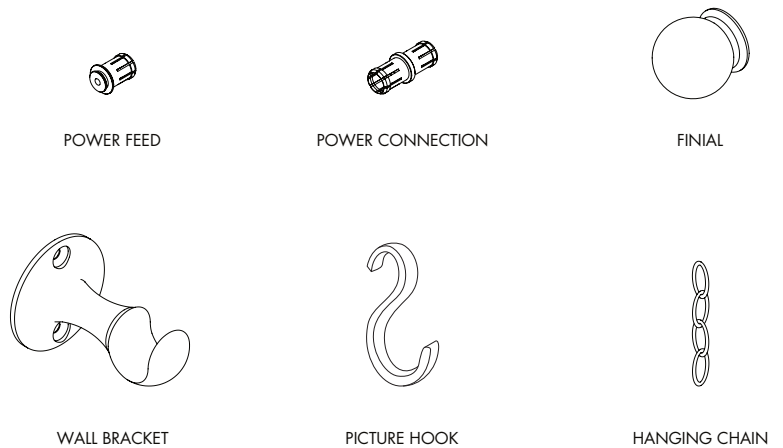

PRODUCT DESCRIPTION

DESCRIPTION	POWERED PICTURE RAIL FOR PICTURE HANGING AND LIGHTING SUPPLY
CATEGORY	IP20 - FOR INDOOR USE ONLY
MATERIAL	BRASS
FINISH	POLISHED
DIMMING	1-10V DALI ON REQUEST
POWER SUPPLY	REMOTE 48V CONSTANT VOLTAGE
ACCESSORIES	POWER FEED POWER CONNECTION FINIAL WALL BRACKET PICTURE HOOK HANGING CHAIN
COMPATIBILITY	TM PICTURE LIGHTS ZERO SERIES SPOTLIGHTS
WEIGHT	TBD

DIMENSIONS

ACCESSORIES

PRODUCT CODE 900.02.09.XX

PRODUCT TYPE	LENGTH (L)	FINISH	ACCESSORIES	SYSTEM
900. ARTRAIL	01. 1000mm 02. 2000mm CU. Custom	09. POLISHED BRASS	PF. POWER FEED PC. POWER CONNECTION FL. FINIAL WB. WALL BRACKET PH. PICTURE HOOK HC. HANGING CHAIN	*Refer to ARTRAIL system overview page for assembly components and configuration.