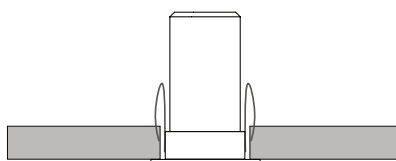

02 - TRIMMED