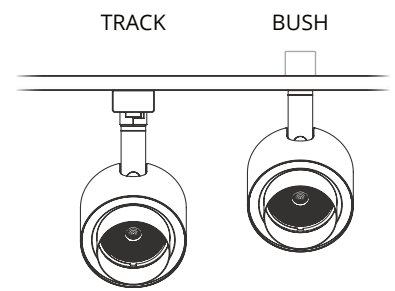

MOUNTING OPTIONS

ACCESSORIES