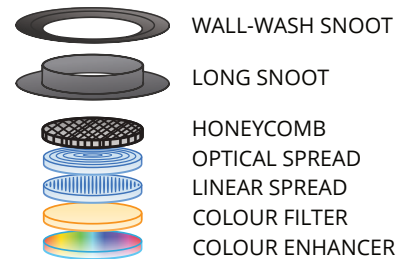

## PRODUCT DESCRIPTION

<b>DESCRIPTION</b>	GALLERY ACCENT LIGHT
<b>CATEGORY</b>	IP20 - INTERIOR USE ONLY
<b>MATERIAL</b>	MACHINED ALUMINIUM
<b>FINISH</b>	WHITE   BLACK   BRUSHED ALUMINIUM   CUSTOM
<b>GEAR TYPE</b>	SWITCHED TRACK WITH LOCAL DIMMER
<b>ACCESSORIES</b>	HONEYCOMB   LINEAR SPREAD   COLOUR   COLOUR ENHANCER
<b>ROTATION</b>	340° PAN   90° TILT
<b>WEIGHT</b>	1.2KG

## LIGHT ENGINE

<b>POWER</b>	16.7W
<b>CURRENT</b>	600mA
<b>LUMENS</b>	950lm @ 2700K   1000lm @ 3000K
<b>COLOUR RENDERING</b>	96CRI TYPICAL
<b>COLOUR TEMP.</b>	2700K (STANDARD)   3000K   4000K (ON REQUEST)
<b>BEAM DISTRIBUTION</b>	FWHM 9° (std.)
<b>OPTICAL ACCESSORIES</b>	17°   25°   36°   60°   10°x36°   10°x60°
<b>LAMP LIFE</b>	50,000hrs >70% LUMEN MAINTENANCE

## PRODUCT CODE 150.16.X.XX.XX.X

150	16	1	27	09	2	1
LUMINAIRE TYPE	POWER	FINISH	COLOUR TEMP	DISTRIBUTION	MOUNTING	DIMMING PROTOC.
150 - GALLERYONEFIFTY	16 - 16.7W	1 - WHITE 9010 2 - BLACK 9005 3 - BRUSHED ALU C - CUSTOM	27 - 2700K (std.) 30 - 3000K 40 - 4000K (custom)	09 - 9° (std.) 17 - 17° 25 - 25° 36 - 36° 60 - 60° X3 - 10°x36° X6 - 10°x60°	1 - 230V TRACK 2 - JOINERY BUSH C - CUSTOM	1 - LOCAL DIM (std.) 2 - 0-10V COMPATIBLE 3 - DALI