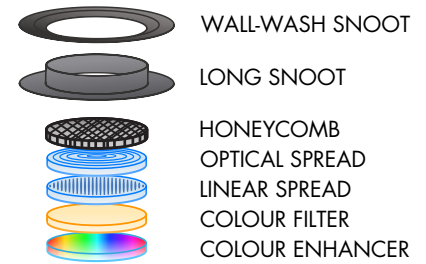

PRODUCT DESCRIPTION

DESCRIPTION	GALLERY ACCENT LIGHT
CATEGORY	IP20 - INTERIOR USE ONLY
MATERIAL	MACHINED ALUMINIUM
FINISH	WHITE BLACK BRUSHED ALUMINIUM CUSTOM
INTEGRAL GEAR	LOCAL DIM. DALI/1-10V COMING SOON
ACCESSORIES	HONEYCOMB LINEAR SPREAD COLOUR
ROTATION	340° PAN 90° TILT
WEIGHT	1.2KG

LIGHT ENGINE

POWER	21W
CURRENT	600mA
LUMENS	950lm @ 2700K 1000lm @ 3000K
COLOUR RENDERING	96CRI TYPICAL
COLOUR TEMP.	2700K (std.) 3000K 4000K (on request)
BEAM DISTRIBUTION	FMHW 9° (std.)
OPTICAL ACCESS.	17° 25° 36° 60° 10°x 36° 10°x 60°
LAMP LIFE	50,000HRS >70% LUMEN MAINTENANCE

DIMENSIONS

MOUNTING OPTIONS

ACCESSORIES

PRODUCT CODE G150.21.X.XX.XX.X.X

LUMINAIRE TYPE	POWER	FINISH	COLOUR TEMP	DISTRIBUTION	MOUNTING	DIMMING PROTOCOL
G150. GALLERY150	21. 21W	1. WHITE 9010 2. BLACK 9005 3. BRUSHED ALU C. CUSTOM	27. 2700K (std.) 30. 3000K 40. 4000K (custom)	09. 9° (std.) 17. 17° 25. 25° 36. 36° 60. 60° X3. 10°x 36° X6. 10°x 60°	1. 230V TRACK	1. LOCAL DIM (std.) 2. 0-10V 3. DALI