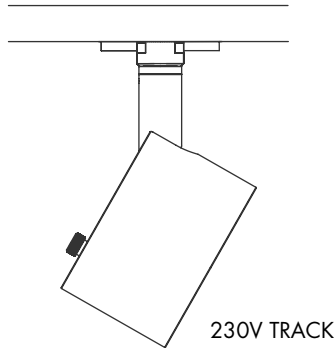

MOUNTING OPTIONS