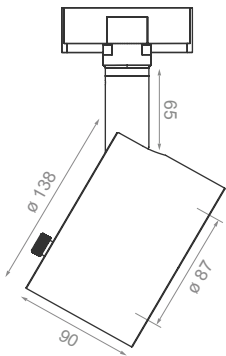

PRODUCT DESCRIPTION

DESCRIPTION	GALLERY ACCENT LIGHT
CATEGORY	IP20 - INTERIOR USE ONLY
MATERIAL	MACHINED ALUMINIUM
FINISH	WHITE BLACK BRUSHED ALUMINIUM CUSTOM
INTEGRAL GEAR	LOCAL DIM. DALI/1-10V COMING SOON
ACCESSORIES	HONEYCOMB LINEAR SPREAD COLOUR
ROTATION	340° PAN 90° TILT
WEIGHT	1.2KG

LIGHT ENGINE

POWER	21W
CURRENT	600mA
LUMENS	950lm @ 2700K 1000lm @ 3000K
COLOUR RENDERING	96CRI TYPICAL
COLOUR TEMP.	2700K (std.) 3000K 4000K (on request)
BEAM DISTRIBUTION	FMHW 9° (std.)
OPTICAL ACCESS.	17° 25° 36° 60° 10°x 36° 10°x 60°
LAMP LIFE	50,000HRS >70% LUMEN MAINTENANCE

DIMENSIONS

MOUNTING OPTIONS

ACCESSORIES

PRODUCT CODE G150.21.X.XX.XX.X.X

LUMINAIRE TYPE	POWER	FINISH	COLOUR TEMP	DISTRIBUTION	MOUNTING	DIMMING PROTOCOL
G150. GALLERY150	21. 21W	1. WHITE 9010 2. BLACK 9005 3. BRUSHED ALU C. CUSTOM	27. 2700K (std.) 30. 3000K 40. 4000K (custom)	09. 9° (std.) 17. 17° 25. 25° 36. 36° 60. 60° X3. 10°x 36° X6. 10°x 60°	1. 230V TRACK	1. LOCAL DIM (std.) 2. 0-10V 3. DALI