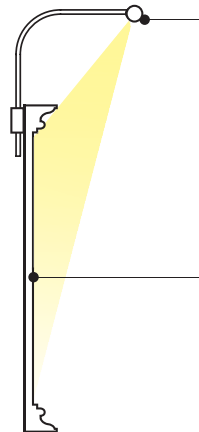

EXCELLENT LIGHT DISTRIBUTION

3:1 RATIO, ADJUSTABLE, DIMMABLE