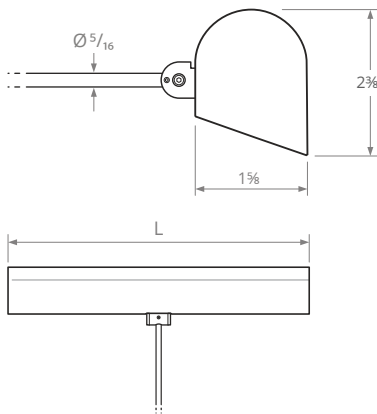

### DIMENSIONS

## ARM CONFIGURATION

**HEAD TYPE** - Based on canvas width (w)

TYPE	CANVAS WIDTH	HEAD LENGTH	ARMS
010	Up to 9 7/8	3 15/16 in	1
025	9 7/8 - 17 5/8	9 13/16 in	1
040	17 5/8 - 23 5/8	15 3/4 in	1
055	23 5/8 - 29 1/2	21 5/8 in	1
070	29 1/2 - 35 3/8	27 9/16 in	1
085	35 3/8 - 41 1/4	33 7/16 in	2
100	41 1/4 - 47 1/4	39 3/8 in	2
115	47 1/4 - 53 1/8	45 1/4 in	2
130	53 1/8 - 59 1/8	51 3/16 in	3
145	59 1/8 - 66 7/8	57 1/16 in	3

Dimensions in inches

**ARM TYPE** - Based on canvas height (h)

TYPE	CANVAS HEIGHT	ARM
1	Up to 19 5/8	5 7/8 in
2	19 5/8 - 31 1/2	7 7/8 in
3	31 1/2 - 47 1/4	9 7/8 in
4	47 1/4 - 63"	11 7/8 in
5	63" - 78 3/4	13 7/8 in
6	78 3/4 - 98 3/8	15 7/8 in
7	98 3/8 - 118 1/8	17 7/8 in

Dimensions in inches