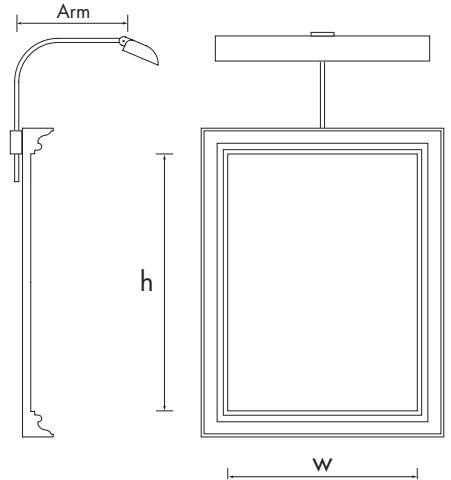

### DIMENSIONS

## ARM CONFIGURATION

**HEAD TYPE** - Based on canvas width (w)

TYPE	CANVAS WIDTH	HEAD LENGTH	ARMS
010	Up to 9 7/8	3 15/16 in	1
025	9 7/8 - 17 5/8	9 13/16 in	1
040	17 5/8 - 23 5/8	15 3/4 in	1
055	23 5/8 - 29 1/2	21 5/8 in	1
070	29 1/2 - 35 3/8	27 9/16 in	1
085	35 3/8 - 41 1/4	33 7/16 in	2
100	41 1/4 - 47 1/4	39 3/8 in	2
115	47 1/4 - 53 1/8	45 1/4 in	2
130	53 1/8 - 59 1/8	51 3/16 in	3
145	59 1/8 - 66 7/8	57 1/16 in	3

Dimensions in inches

**ARM TYPE** - Based on canvas height (h)

TYPE	CANVAS HEIGHT	ARM
1	Up to 19 5/8	5 7/8 in
2	19 5/8 - 31 1/2	7 7/8 in
3	31 1/2 - 47 1/4	9 7/8 in
4	47 1/4 - 63"	11 7/8 in
5	63" - 78 3/4	13 7/8 in
6	78 3/4 - 98 3/8	15 7/8 in
7	98 3/8 - 118 1/8	17 7/8 in

Dimensions in inches