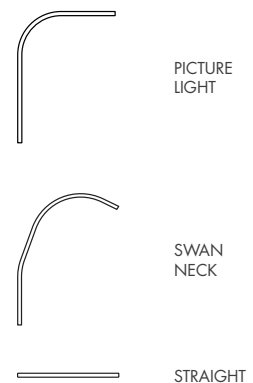

ARM TYPE

PRODUCT CODE 350UL.XXX.XX.XX.X.X.XX

LUMINAIRE TYPE	LENGTH (L)	FINISH	COLOUR TEMP	ARM LENGTH	ARM TYPE	MOUNTING	REMOTE DRIVER
350UL. TM CLASSIC	010. 3¹⁵/₁₆ in (1.2W)	01. WHITE 9010	27. 2700K	1.5 ⁷/₈ in	1. PICTURE LIGHT	05. PICTURE BRACKET	+ 1-10V
	025. 9¹³/₁₆ in (2.3W)	02. BLACK 9005	30. 3000K	2. 7 ⁷/₈ in	2. SWAN NECK	06. JOINERY BUSH	+ DALI
	040. 15³/₄ in (3.5W)	04. GOLD P/C	40. 4000K	3. 9 ⁷/₈ in	3. STRAIGHT	08. SURFACE BUSH ROUND	+ PHASE
	055. 21⁷/₈ in (4.6W)	05. ANTIQUE BRONZE		4. 11 ⁷/₈ in	C. CUSTOM	10. SURFACE NIPPLE	
	070. 27³/₁₆ in (5.7W)	06. BRONZE P/C		5. 13 ⁷/₈ in			
	085. 33⁷/₁₆ in (6.9W)	07. ANTIQUE BRASS		6. 15 ⁷/₈ in			
	100. 39³/₈ in (8.0W)	CU. CUSTOM		7. 17 ⁷/₈ in			
	115. 45¹/₄ in (9.1W)						
	130. 51³/₁₆ in (10.3W)						
	145. 57¹/₁₆ in (11.4W)