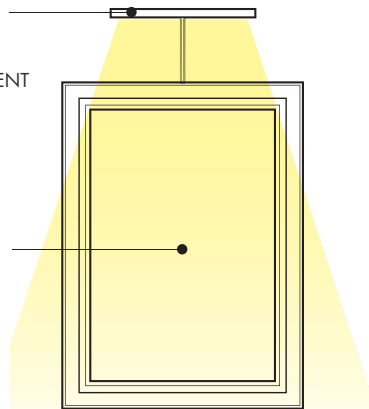

EXCELLENT LIGHT DISTRIBUTION

3:1 RATIO, ADJUSTABLE, DIMMABLE