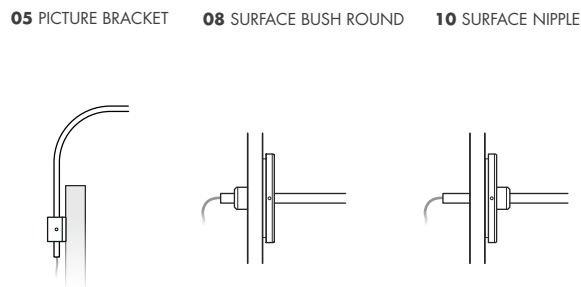

ARM MOUNTING OPTIONS