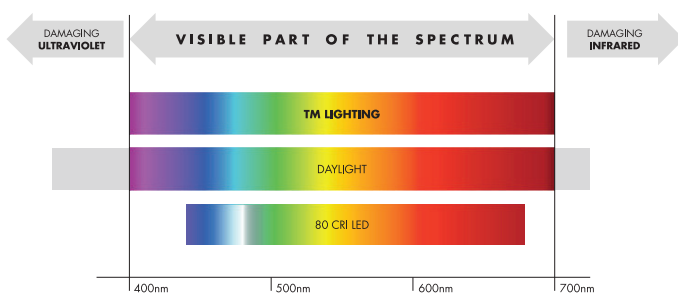

RELATIVE SPECTRAL EMISSION