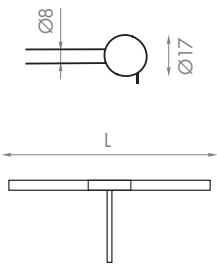

PRODUCT DESCRIPTION

DESCRIPTION	MINI LED PICTURE LIGHT SUITABLE FOR CANVASES UP TO 900 X 900mm
CATEGORY	IP20 - FOR INDOOR USE ONLY
MATERIAL	MACHINED ALUMINIUM
FINISH	ALU BRONZE CUSTOM
DIMMING	1-10V DALI PHASE LOCAL DIM
POWER SUPPLY	REMOTE CONSTANT CURRENT
ACCESSORIES	EYELID ANTI-GLARE LOUVRE
ROTATION	60° TILT

LIGHT ENGINE

POWER	AS DETAILED BELOW PER FIXING LENGTH
CURRENT	700mA CONSTANT CURRENT
LUMENS	87 lm/W 3000K 80lm/W 2700K
COLOUR RENDERING	96CRI typical
COLOUR TEMP.	2700K (std.) 3000K 4000K (on request)
BEAM DISTRIBUTION	WIDE PICTURE LIGHT WASH
LAMP LIFE	50,000hrs

DIMENSIONS

ARM MOUNTING OPTIONS

ARM TYPE

PRODUCT CODE 380.XX.XX.XX.X.X.XX.X

LUMINAIRE TYPE	LENGTH (L)	FINISH	COLOUR TEMP	ARM LENGTH	ARM TYPE	MOUNTING	DIMMING PROTOCOL
380. TM SLIMLIGHT	32. 325mm (4W)	03. BRUSHED ALU	27. 2700K (std.)	1. 150mm	1. PICTURE LIGHT 2. SWAN NECK 3. STRAIGHT C. CUSTOM	05. PICTURE LIGHT BRACKET (std.) 06. JOINERY BUSH 08. SURFACE BUSH ROUND 09. SURFACE BUSH SQUARE 10. PICTURE LIGHT SURFACE PLATE	1. 0-10V/1-10V 2. DALI 3. PHASE 4. LOCAL DIM (STANDARD)
	42. 425mm (6W)	05. ANT. BRONZE PLATED	30. 3000K	2. 200mm			
		09. POLISHED BRASS	40. 4000K (custom)	3. 250mm			
		10. POLISHED NICKEL		4. 300mm			
		11. BRUSHED NICKEL		5. 350mm			
		12. BLACK ANODISED		6. 400mm			
		14. BRONZE ANODISED		7. 450mm			
		CU. CUSTOM					