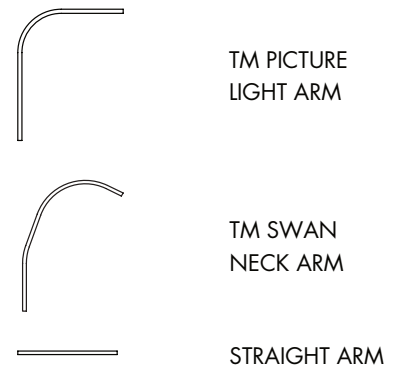

PRODUCT DESCRIPTION

DESCRIPTION	MINI LED PICTURE LIGHT SUITABLE FOR CANVASES UP TO 900 X 900mm
CATEGORY	IP20 - FOR INDOOR USE ONLY
MATERIAL	MACHINED ALUMINIUM
FINISH	ALU BRONZE CUSTOM
DIMMING	1-10V DALI PHASE LOCAL DIM
POWER SUPPLY	REMOTE CONSTANT CURRENT
ACCESSORIES	EYELID ANTI-GLARE LOUVRE
ROTATION	60° TILT

DIMENSIONS

ARM MOUNTING OPTIONS

ARM TYPE

PRODUCT CODE 380.XX.XX.XX.X.X.XX.X

LUMINAIRE TYPE	LENGTH (L)	FINISH	COLOUR TEMP	ARM LENGTH	ARM TYPE	MOUNTING	DIMMING PROTOCOL
380. TM SLIMLIGHT	32. 325mm (4W)	03. BRUSHED ALU	27. 2700K (std.)	1. 150mm	1. PICTURE LIGHT 2. SWAN NECK 3. STRAIGHT C. CUSTOM	05. PICTURE LIGHT BRACKET (std.) 06. JOINERY BUSH 08. SURFACE BUSH ROUND 09. SURFACE BUSH SQUARE 10. PICTURE LIGHT SURFACE PLATE	1. 0-10V/1-10V 2. DALI 3. PHASE 4. LOCAL DIM (STANDARD)
	42. 425mm (6W)	05. ANT. BRONZE PLATED	30. 3000K	2. 200mm			
		09. POLISHED BRASS	40. 4000K (custom)	3. 250mm			
		10. POLISHED NICKEL		4. 300mm			
		11. BRUSHED NICKEL		5. 350mm			
		12. BLACK ANODISED		6. 400mm			
		14. BRONZE ANODISED		7. 450mm			
		CU. CUSTOM					