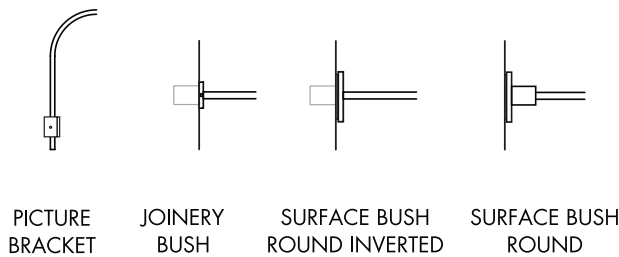

PRODUCT DESCRIPTION

DESCRIPTION	MINI LED PICTURE LIGHT SUITABLE FOR CANVASES UP TO 900 X 900mm
CATEGORY	IP20 - FOR INDOOR USE ONLY
MATERIAL	MACHINED ALUMINIUM
FINISH	ALU BRONZE CUSTOM
DIMMING	1-10V DALI PHASE LOCAL DIM
POWER SUPPLY	REMOTE CONSTANT CURRENT
ACCESSORIES	EYELID ANTI-GLARE LOUVRE
ROTATION	60° TILT

LIGHT ENGINE

POWER	AS DETAILED BELOW PER FIXING LENGTH
CURRENT	700mA CONSTANT CURRENT
LUMENS	87 lm/W 3000K 80lm/W 2700K
COLOUR RENDERING	96CRI typical
COLOUR TEMP.	2700K (std.) 3000K 4000K (on request)
BEAM DISTRIBUTION	WIDE PICTURE LIGHT WASH
LAMP LIFE	50,000hrs

DIMENSIONS

ARM MOUNTING OPTIONS

ARM TYPE

PRODUCT CODE 380.XX.XX.XX.X.X.XX.X

LUMINAIRE TYPE	LENGTH (L)	FINISH	COLOUR TEMP	ARM LENGTH	ARM TYPE	MOUNTING	DIMMING PROTOCOL
380. TM SLIMLIGHT	32. 325mm (4W)	03. BRUSHED ALU	27. 2700K (std.)	1. 150mm	1. PICTURE LIGHT 2. SWAN NECK 3. STRAIGHT C. CUSTOM	05. PICTURE LIGHT BRACKET (std.) 06. JOINERY BUSH 08. SURFACE BUSH ROUND 09. SURFACE BUSH SQUARE 10. PICTURE LIGHT SURFACE PLATE	1. 0-10V/1-10V 2. DALI 3. PHASE 4. LOCAL DIM (STANDARD)
	42. 425mm (6W)	05. ANT. BRONZE PLATED	30. 3000K	2. 200mm			
		09. POLISHED BRASS	40. 4000K (custom)	3. 250mm			
		10. POLISHED NICKEL		4. 300mm			
		11. BRUSHED NICKEL		5. 350mm			
		12. BLACK ANODISED		6. 400mm			
		14. BRONZE ANODISED		7. 450mm			
		CU. CUSTOM					