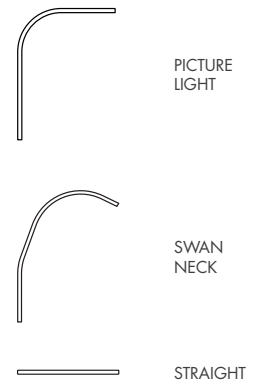

PRODUCT DESCRIPTION

DESCRIPTION	LED PICTURE LIGHT - CLASSIC STYLE
CATEGORY	IP20 - FOR INDOOR USE ONLY
MATERIAL	ALUMINIUM
FINISH	WHITE BLACK GOLD PLATED FINISHES
DIMMING	1-10V DALI PHASE LOCAL DIM
POWER SUPPLY	REMOTE CONSTANT CURRENT
ACCESSORIES	INTEGRAL ANTI-GLARE LOUVRE
ROTATION	60° TILT

DIMENSIONS

ARM MOUNTING OPTIONS

ARM TYPE

PRODUCT CODE 320.XXX.XX.XX.X.X.XX

LUMINAIRE TYPE	LENGTH (L)	FINISH	COLOUR TEMP	ARM LENGTH	ARM TYPE	MOUNTING	REMOTE DRIVER
320. TM GOODWOOD	010. 100mm (2.3W)	01. WHITE 9010	27. 2700K (std.)	1.150mm	1. PICTURE LIGHT	05. PICTURE BRACKET	+ 1-10V
	025. 250mm (4.5W)	02. BLACK 9005	30. 3000K	2. 200mm	2. SWAN NECK	06. JOINERY BUSH	+ DALI
	040. 400mm (6.7W)	04. GOLD P/C	40. 4000K (custom)	3. 250mm	3. STRAIGHT	08. SURFACE BUSH ROUND	+ PHASE
	055. 550mm (9.0W)	05. ANTIQUE BRONZE		4. 300mm	C. CUSTOM	10. SURFACE NIPPLE	
	070. 700mm (11.2W)	06. BRONZE P/C		5. 350mm			
	085. 850mm (13.5W)	07. ANTIQUE BRASS		6. 400mm			
	100. 1000mm (15.7W)	CU. CUSTOM		7. 450mm			
	115. 1150mm (17.9W)						
	130. 1300mm (20.2W)						
	145. 1450mm (22.4W)						