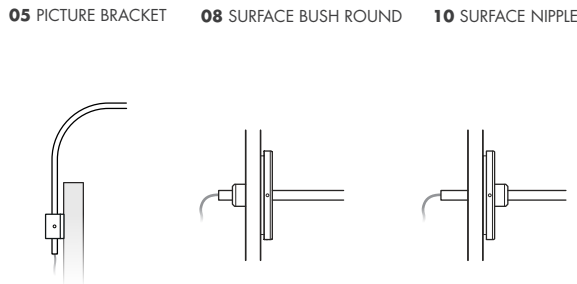

PRODUCT DESCRIPTION

DESCRIPTION	LED PICTURE LIGHT - CLASSIC STYLE
CATEGORY	IP20 - FOR INDOOR USE ONLY
MATERIAL	ALUMINIUM
FINISH	WHITE BLACK GOLD PLATED FINISHES
DIMMING	1-10V DALI PHASE LOCAL DIM
POWER SUPPLY	REMOTE CONSTANT CURRENT
ACCESSORIES	INTEGRAL ANTI-GLARE LOUVRE
ROTATION	60° TILT

LIGHT ENGINE

POWER OUTPUT	DETAILED PER FIXING LENGTH (700mA)
POWER TYPE	350mA – 700mA CONSTANT CURRENT
LAMP LUMENS	81lm/W at 2700K
COLOUR RENDERING	CRI 97 Typ.
COLOUR TEMP.	2700K (std.) 3000K 4000K (on request)
BEAM DISTRIBUTION	PICTURE LIGHT WASH
LAMP LIFE	50,000hours - LM70

DIMENSIONS

ARM MOUNTING OPTIONS

ARM TYPE

PRODUCT CODE 320.XXX.XX.XX.X.X.XX

LUMINAIRE TYPE	LENGTH (L)	FINISH	COLOUR TEMP	ARM LENGTH	ARM TYPE	MOUNTING	REMOTE DRIVER
320. TM GOODWOOD	010. 100mm (2.3W)	01. WHITE 9010	27. 2700K (std.)	1.150mm	1. PICTURE LIGHT	05. PICTURE BRACKET	+ 1-10V
	025. 250mm (4.5W)	02. BLACK 9005	30. 3000K	2. 200mm	2. SWAN NECK	06. JOINERY BUSH	+ DALI
	040. 400mm (6.7W)	04. GOLD P/C	40. 4000K (custom)	3. 250mm	3. STRAIGHT	08. SURFACE BUSH ROUND	+ PHASE
	055. 550mm (9.0W)	05. ANTIQUE BRONZE		4. 300mm	C. CUSTOM	10. SURFACE NIPPLE	
	070. 700mm (11.2W)	06. BRONZE P/C		5. 350mm			
	085. 850mm (13.5W)	07. ANTIQUE BRASS		6. 400mm			
	100. 1000mm (15.7W)	CU. CUSTOM		7. 450mm			
	115. 1150mm (17.9W)						
	130. 1300mm (20.2W)						
	145. 1450mm (22.4W)						