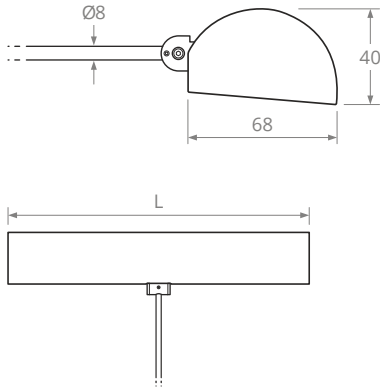

PRODUCT DESCRIPTION

DESCRIPTION	LED PICTURE LIGHT - CLASSIC STYLE
CATEGORY	IP20 - FOR INDOOR USE ONLY
MATERIAL	ALUMINIUM
FINISH	WHITE BLACK GOLD PLATED FINISHES
DIMMING	1-10V DALI PHASE LOCAL DIM
POWER SUPPLY	REMOTE CONSTANT CURRENT
ACCESSORIES	INTEGRAL ANTI-GLARE LOUVRE
ROTATION	60° TILT

LIGHT ENGINE

POWER OUTPUT	DETAILED PER FIXING LENGTH (700mA)
POWER TYPE	350mA – 700mA CONSTANT CURRENT
LAMP LUMENS	81lm/W at 2700K
COLOUR RENDERING	CRI 97 Typ.
COLOUR TEMP.	2700K (std.) 3000K 4000K (on request)
BEAM DISTRIBUTION	PICTURE LIGHT WASH
LAMP LIFE	50,000hours - LM70

DIMENSIONS

ARM MOUNTING OPTIONS

ARM TYPE

PRODUCT CODE 320.XXX.XX.XX.X.X.XX

LUMINAIRE TYPE	LENGTH (L)	FINISH	COLOUR TEMP	ARM LENGTH	ARM TYPE	MOUNTING	REMOTE DRIVER
320. TM GOODWOOD	010. 100mm (2.3W)	01. WHITE 9010	27. 2700K (std.)	1.150mm	1. PICTURE LIGHT	05. PICTURE BRACKET	+ 1-10V
	025. 250mm (4.5W)	02. BLACK 9005	30. 3000K	2. 200mm	2. SWAN NECK	06. JOINERY BUSH	+ DALI
	040. 400mm (6.7W)	04. GOLD P/C	40. 4000K (custom)	3. 250mm	3. STRAIGHT	08. SURFACE BUSH ROUND	+ PHASE
	055. 550mm (9.0W)	05. ANTIQUE BRONZE		4. 300mm	C. CUSTOM	10. SURFACE NIPPLE	
	070. 700mm (11.2W)	06. BRONZE P/C		5. 350mm			
	085. 850mm (13.5W)	07. ANTIQUE BRASS		6. 400mm			
	100. 1000mm (15.7W)	CU. CUSTOM		7. 450mm			
	115. 1150mm (17.9W)						
	130. 1300mm (20.2W)						
	145. 1450mm (22.4W)						