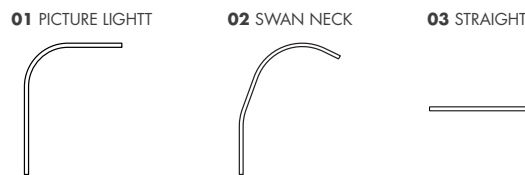

**LIGHT ENGINE**

<b>POWER OUTPUT</b>	DETAILED PER FIXING LENGTH
<b>POWER TYPE</b>	350mA CONSTANT CURRENT
<b>LAMP LUMENS</b>	81lm/W at 2700K
<b>COLOUR RENDERING</b>	CRI 97 Typ.
<b>COLOUR TEMP.</b>	2700K (std.)   3000K   4000K (on request)
<b>BEAM DISTRIBUTION</b>	PICTURE LIGHT WASH
<b>LAMP LIFE</b>	50,000hours - LM70

**DIMENSIONS**

**ARM MOUNTING OPTIONS**

**ACCESSORIES**

+ LOUVRE

**ARM TYPE**

**PRODUCT CODE** 390.XX.XX.XX.X.X.XX

LUMINAIRE TYPE	LENGTH (L)	FINISH	COLOUR TEMP	ARM LENGTH	ARM TYPE	MOUNTING	REMOTE DRIVER
<b>390. TM SLIMLIGHT PRO</b>	01. 140mm (2.3W)	01. WHITE 9010	<b>27. 2700K (std.)</b>	<b>1. 150mm</b>	<b>1. PICTURE LIGHT</b>	<b>05. PICTURE BRACKET</b>	<b>+ 1-10V</b>
	02. 310mm (4.7W)	03. BRUSHED ALUMINIUM	30. 3000K	2. 200mm	2. SWAN NECK	06. JOINERY BUSH	+ DALI
	03. 480mm (7.0W)	<b>05. ANTIQUE BRONZE</b>	40. 4000K (custom)	3. 250mm	3. STRAIGHT	08. SURFACE BUSH ROUND	+ PHASE
	04. 650mm (9.3W)	07. ANTIQUE BRASS		4. 300mm	C. CUSTOM	10. SURFACE NIPPLE	
	05. 820mm (11.6W)	09. POLISHED BRASS		5. 350mm			
	06. 990mm (14.0W)	10. POLISHED NICKEL		6. 400mm			
	07. 1160mm (16.2W)	11. BRUSHED NICKEL		7. 450mm			
	08. 1330mm (18.5W)	12. BLACK ANODISED					
	09. 1500mm (20.8W)	CU. CUSTOM					
	10. 1670mm (23.2W)						
	CU. CUSTOM						