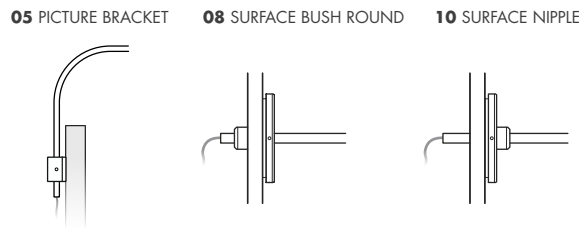

**PRODUCT DESCRIPTION**

<b>DESCRIPTION</b>	PROFESSIONAL MINI LED PICTURE LIGHT
<b>CATEGORY</b>	IP20 - FOR INDOOR USE ONLY
<b>MATERIAL</b>	ALUMINIUM
<b>FINISH</b>	ANTQ. BRONZE   ANTQ. BRASS (std.)   CUSTOM
<b>DIMMING</b>	1-10V   DALI   PHASE   LOCAL DIM
<b>POWER SUPPLY</b>	REMOTE CONSTANT CURRENT
<b>ACCESSORIES</b>	LOUVRE
<b>ROTATION</b>	60° TILT

**LIGHT ENGINE**

<b>POWER OUTPUT</b>	DETAILED PER FIXING LENGTH
<b>POWER TYPE</b>	350mA CONSTANT CURRENT
<b>LAMP LUMENS</b>	81lm/W at 2700K
<b>COLOUR RENDERING</b>	CRI 97 Typ.
<b>COLOUR TEMP.</b>	2700K (std.)   3000K   4000K (on request)
<b>BEAM DISTRIBUTION</b>	PICTURE LIGHT WASH
<b>LAMP LIFE</b>	50,000hours - LM70

**DIMENSIONS**

**ARM MOUNTING OPTIONS**

**ACCESSORIES**

+ LOUVRE

**ARM TYPE**

**PRODUCT CODE** 390.XX.XX.XX.X.X.XX

LUMINAIRE TYPE	LENGTH (L)	FINISH	COLOUR TEMP	ARM LENGTH	ARM TYPE	MOUNTING	REMOTE DRIVER
<b>390. TM SLIMLIGHT PRO</b>	01. 140mm (2.3W)	01. WHITE 9010	<b>27. 2700K (std.)</b>	<b>1. 150mm</b>	<b>1. PICTURE LIGHT</b>	<b>05. PICTURE BRACKET</b>	<b>+ 1-10V</b>
	02. 310mm (4.7W)	03. BRUSHED ALUMINIUM	30. 3000K	2. 200mm	2. SWAN NECK	06. JOINERY BUSH	+ DALI
	03. 480mm (7.0W)	<b>05. ANTIQUE BRONZE</b>	40. 4000K (custom)	3. 250mm	3. STRAIGHT	08. SURFACE BUSH ROUND	+ PHASE
	04. 650mm (9.3W)	07. ANTIQUE BRASS		4. 300mm	C. CUSTOM	10. SURFACE NIPPLE	
	05. 820mm (11.6W)	09. POLISHED BRASS		5. 350mm			
	06. 990mm (14.0W)	10. POLISHED NICKEL		6. 400mm			
	07. 1160mm (16.2W)	11. BRUSHED NICKEL		7. 450mm			
	08. 1330mm (18.5W)	12. BLACK ANODISED					
	09. 1500mm (20.8W)	CU. CUSTOM					
	10. 1670mm (23.2W)						
	CU. CUSTOM						