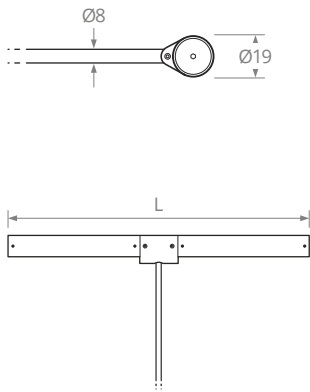

**PRODUCT DESCRIPTION**

<b>DESCRIPTION</b>	PROFESSIONAL MINI LED PICTURE LIGHT
<b>CATEGORY</b>	IP20 - FOR INDOOR USE ONLY
<b>MATERIAL</b>	ALUMINIUM
<b>FINISH</b>	ANTQ. BRONZE   ANTQ. BRASS (std.)   CUSTOM
<b>DIMMING</b>	1-10V   DALI   PHASE   LOCAL DIM
<b>POWER SUPPLY</b>	REMOTE CONSTANT CURRENT
<b>ACCESSORIES</b>	LOUVRE
<b>ROTATION</b>	60° TILT

**DIMENSIONS**

**ARM MOUNTING OPTIONS**

**ACCESSORIES**

+ LOUVRE

**ARM TYPE**

**PRODUCT CODE** 390.XX.XX.XX.X.X.XX

LUMINAIRE TYPE	LENGTH (L)	FINISH	COLOUR TEMP	ARM LENGTH	ARM TYPE	MOUNTING	REMOTE DRIVER
<b>390. TM SLIMLIGHT PRO</b>	01. 140mm (2.3W)	01. WHITE 9010	<b>27. 2700K (std.)</b>	<b>1. 150mm</b>	<b>1. PICTURE LIGHT</b>	<b>05. PICTURE BRACKET</b>	<b>+ 1-10V</b>
	02. 310mm (4.7W)	03. BRUSHED ALUMINIUM	30. 3000K	2. 200mm	2. SWAN NECK	06. JOINERY BUSH	+ DALI
	03. 480mm (7.0W)	<b>05. ANTIQUE BRONZE</b>	40. 4000K (custom)	3. 250mm	3. STRAIGHT	08. SURFACE BUSH ROUND	+ PHASE
	04. 650mm (9.3W)	07. ANTIQUE BRASS		4. 300mm	C. CUSTOM	10. SURFACE NIPPLE	
	05. 820mm (11.6W)	09. POLISHED BRASS		5. 350mm			
	06. 990mm (14.0W)	10. POLISHED NICKEL		6. 400mm			
	07. 1160mm (16.2W)	11. BRUSHED NICKEL		7. 450mm			
	08. 1330mm (18.5W)	12. BLACK ANODISED					
	09. 1500mm (20.8W)	CU. CUSTOM					
	10. 1670mm (23.2W)						
	CU. CUSTOM						