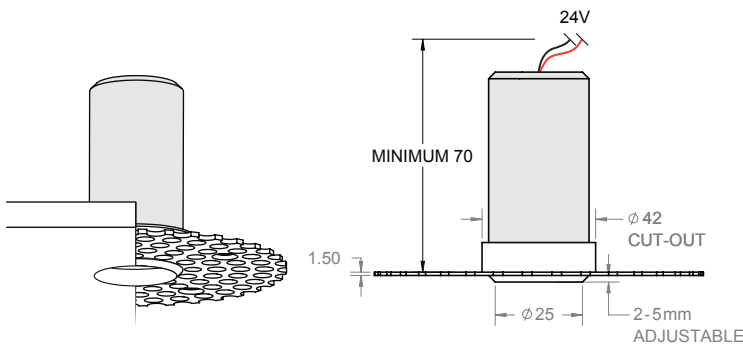

PRODUCT DESCRIPTION

DESCRIPTION	CEILING RECESSED LOW VOLTAGE CONNECTION
CATEGORY	IP20 - FOR INDOOR USE ONLY
MATERIAL	VARIOUS
FINISH	ALUMINIUM WHITE BLACK CUSTOM
DIMMING	1-10V
POWER SUPPLY	REMOTE 24V CONSTANT VOLTAGE
ACCESSORIES	BLANKING PLATE
COMPATIBILITY	ZERO SERIES 020 - 030 - 040 - 050 - 060 RIVO40
WEIGHT	0.1KG

PLASTER IN

TRIMMED

PRODUCT CODE 910.XX.XX.24.XX

LUMINAIRE TYPE	MOUNTING TYPE	FINISH	VOLTAGE	ACCESSORIES
910. ARTPOINT	01. PLASTER IN 02. TRIMMED	1. WHITE 9010 2. BLACK9005 3. ALUMINIUM C. CUSTOM	24. 24V	01. NONE 02. BLANKING PLATE