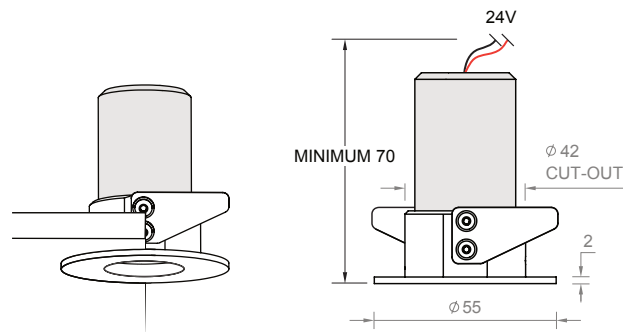

PRODUCT DESCRIPTION

DESCRIPTION	CEILING RECESSED LOW VOLTAGE CONNECTION
CATEGORY	IP20 - FOR INDOOR USE ONLY
MATERIAL	VARIOUS
FINISH	ALUMINIUM WHITE BLACK CUSTOM
DIMMING	1-10V
POWER SUPPLY	REMOTE 24V CONSTANT VOLTAGE
ACCESSORIES	BLANKING PLATE
COMPATIBILITY	ZERO SERIES 020 - 030 - 040 - 050 - 060 RIVO40
WEIGHT	0.1KG

PLASTER IN

TRIMMED

PRODUCT CODE 910.XX.XX.24.XX

LUMINAIRE TYPE	MOUNTING TYPE	FINISH	VOLTAGE	ACCESSORIES
910. ARTPOINT	01. PLASTER IN 02. TRIMMED	1. WHITE 9010 2. BLACK9005 3. ALUMINIUM C. CUSTOM	24. 24V	01. NONE 02. BLANKING PLATE