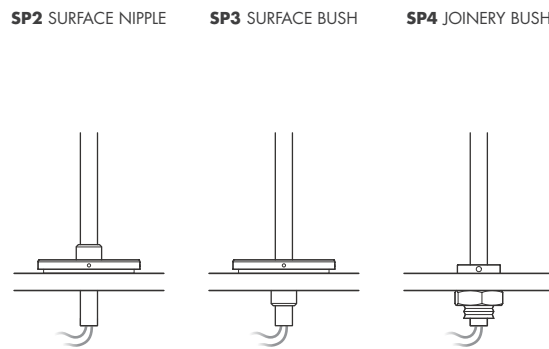

MOUNTING OPTIONS