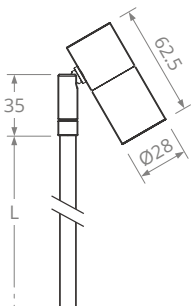

PRODUCT DESCRIPTION

DESCRIPTION	SIDE MOUNT LED ACCENT LIGHT
CATEGORY	IP20 - FOR INDOOR USE ONLY
MATERIAL	MACHINED ALUMINIUM
FINISH	WHITE BLACK PLATED FINISHES
DIMMING	1-10V DALI PHASE
POWER SUPPLY	REMOTE CONSTANT CURRENT
ACCESSORIES	REFER TO LISTED LENSES
ROTATION	340° PAN 90° TILT
WEIGHT	0.20KG

LIGHT ENGINE

POWER	2.3W
CURRENT	700mA CONSTANT CURRENT
LAMP LUMENS	180lm
COLOUR RENDERING	CRI 97 Typ.
COLOUR TEMP.	2700K (std.) 3000K 4000K (on request)
BEAM DISTRIBUTION	FWHM 14° 26° 32° 40°
LAMP LIFE	50,000hours - LM70

DIMENSIONS

MOUNTING OPTIONS

ACCESSORIES

PRODUCT CODE 031.XX.XX.XX.XX

LUMINAIRE TYPE	FINISH	COLOUR TEMP	DISTRIBUTION	MOUNTING	REMOTE DRIVER (DIMMING)	ACCESSORIES
031. ZEROTHIRTYONE	01. WHITE 9010 02. BLACK 9005 05. ANTIQUE BRONZE 07. ANTIQUE BRASS 0C. CUSTOM	27. 2700K (std.) 30. 3000K 40. 4000K (custom)	01. 14° 02. 26° 03. 32° 04. 40°	02. SURFACE NIPPLE 03. SURFACE BUSH 04. JOINERY BUSH	+ 1-10V + DALI + PHASE	+ FROSTED LENS + HONEYCOMB LOUVRE + COLOUR LENS + LINEAR LENS 10x36° + LINEAR LENS 10x60°