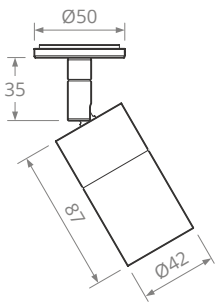

PRODUCT DESCRIPTION

DESCRIPTION	REAR MOUNT LED ACCENT LIGHT
CATEGORY	IP20 - FOR INDOOR USE ONLY
MATERIAL	MACHINED ALUMINIUM
FINISH	WHITE BLACK PLATED FINISHES
DIMMING	1-10V DALI PHASE
POWER SUPPLY	REMOTE CONSTANT CURRENT
ACCESSORIES	REFER TO LISTED LENSES
ROTATION	340° PAN 90° TILT
WEIGHT	0.25KG

DIMENSIONS

MOUNTING OPTIONS

ACCESSORIES

PRODUCT CODE 040.XX.XX.XX.XX

LUMINAIRE TYPE	FINISH	COLOUR TEMP	DISTRIBUTION	MOUNTING	REMOTE DRIVER (DIMMING)	ACCESSORIES
040. ZEROFORTY	01. WHITE 9010 02. BLACK 9005 05. ANTIQUE BRONZE 07. ANTIQUE BRASS 0C. CUSTOM	27. 2700K (std.) 30. 3000K 40. 4000K (custom)	01. 12° 02. 20° 03. 30°	02. SURFACE PLATE S 12. SURFACE PLATE L 13. SURFACE CANOPY S 14. SURFACE CANOPY L	+ 1-10V + DALI + PHASE	+ FROSTED LENS + HONEYCOMB LOUVRE + COLOUR LENS + LINEAR LENS