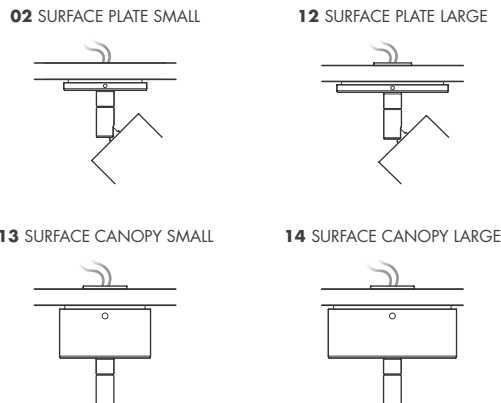

DIMENSIONS

MOUNTING OPTIONS

ACCESSORIES

PRODUCT CODE 040.XX.XX.XX.XX

LUMINAIRE TYPE	FINISH	COLOUR TEMP	DISTRIBUTION	MOUNTING	REMOTE DRIVER (DIMMING)	ACCESSORIES
040. ZEROFORTY	01. WHITE 9010 02. BLACK 9005 05. ANTIQUE BRONZE 07. ANTIQUE BRASS 0C. CUSTOM	27. 2700K (std.) 30. 3000K 40. 4000K (custom)	01. 12° 02. 20° 03. 30°	02. SURFACE PLATE S 12. SURFACE PLATE L 13. SURFACE CANOPY S 14. SURFACE CANOPY L	+ 1-10V + DALI + PHASE	+ FROSTED LENS + HONEYCOMB LOUVRE + COLOUR LENS + LINEAR LENS