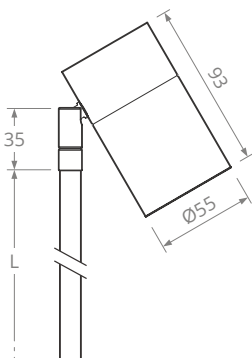

PRODUCT DESCRIPTION

DESCRIPTION	SIDE MOUNT LED ACCENT LIGHT
CATEGORY	IP20 - FOR INDOOR USE ONLY
MATERIAL	MACHINED ALUMINIUM
FINISH	WHITE BLACK PLATED FINISHES
DIMMING	1-10V DALI PHASE
POWER SUPPLY	REMOTE CONSTANT CURRENT
ACCESSORIES	REFER TO LISTED LENSES
ROTATION	340° PAN 90° TILT
WEIGHT	0.40KG

DIMENSIONS

MOUNTING OPTIONS

ACCESSORIES

PRODUCT CODE 051.XX.XX.XX.XX

LUMINAIRE TYPE	FINISH	COLOUR TEMP	DISTRIBUTION	MOUNTING	REMOTE DRIVER (DIMMING)	ACCESSORIES
051. ZEROFIFTYONE	01. WHITE 9010	27. 2700K (std.)	01. 12°	02. SURFACE NIPPLE	+ 1-10V	+ FROSTED LENS
	02. BLACK 9005	30. 3000K	02. 26°	03. SURFACE BUSH	+ DALI	+ HONEYCOMB LOUVRE
	05. ANTIQUE BRONZE	40. 4000K (custom)	04. 38°	04. JOINERY BUSH	+ PHASE	+ COLOUR LENS
	07. ANTIQUE BRASS	W2. 1800-2700K	06. 57°			+ LINEAR LENS 10x36°
	0C. CUSTOM	W3. 1800-3000K				+ LINEAR LENS 10x60°