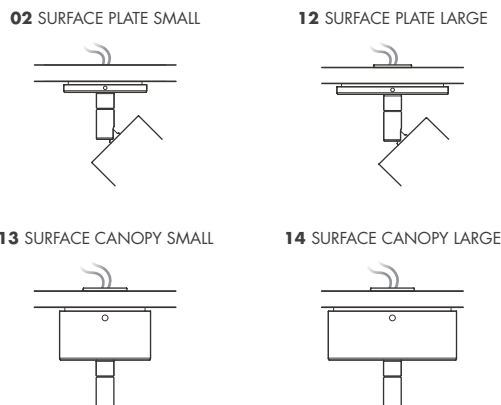

MOUNTING OPTIONS