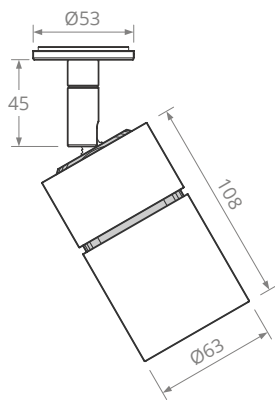

PRODUCT DESCRIPTION

DESCRIPTION	REAR MOUNT LED ACCENT LIGHT
CATEGORY	IP20 - FOR INDOOR USE ONLY
MATERIAL	MACHINED ALUMINIUM
FINISH	WHITE BLACK PLATED FINISHES
DIMMING	1-10V DALI PHASE
POWER SUPPLY	REMOTE CONSTANT CURRENT
ACCESSORIES	REFER TO LISTED LENSES
ROTATION	340° PAN 90° TILT
WEIGHT	0.40KG

DIMENSIONS

MOUNTING OPTIONS

ACCESSORIES

PRODUCT CODE 060.XX.XX.XX.XX

LUMINAIRE TYPE	FINISH	COLOUR TEMP	DISTRIBUTION	MOUNTING	REMOTE DRIVER (DIMMING)	ACCESSORIES
060. ZEROSIXTY	01. WHITE 9010 02. BLACK 9005 05. ANTIQUE BRONZE 07. ANTIQUE BRASS 0C. CUSTOM	27. 2700K (std.) 30. 3000K 40. 4000K (custom) W2. 1800-2700K W3. 1800-3000K	01. 12° 02. 26° 04. 38° 06. 57°	02. SURFACE PLATE S 12. SURFACE PLATE L 13. SURFACE CANOPY S 14. SURFACE CANOPY L	+ 1-10V + DALI + PHASE	+ FROSTED LENS + HONEYCOMB LOUVRE + COLOUR LENS + LINEAR LENS 10x36° + LINEAR LENS 10x60°