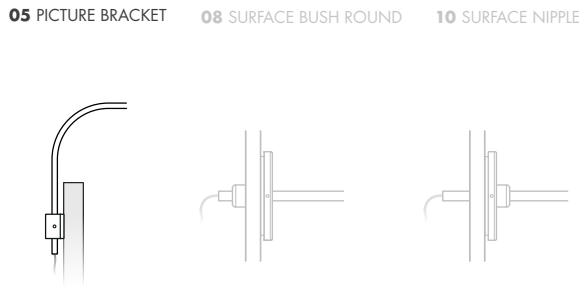

**PRODUCT DESCRIPTION**

<b>DESCRIPTION</b>	LED PICTURE LIGHT - DECO STYLE
<b>CATEGORY</b>	IP20 - FOR INDOOR USE ONLY
<b>MATERIAL</b>	ALUMINIUM
<b>FINISH</b>	WHITE   BLACK   COATED   PLATED FINISHES
<b>DIMMING</b>	1-10V   DALI   PHASE   LOCAL DIM
<b>POWER SUPPLY</b>	REMOTE CONSTANT CURRENT
<b>ACCESSORIES</b>	VARIOUS MOUNTING OPTIONS
<b>ROTATION</b>	60° TILT
<b>WEIGHT</b>	1 KG

**LIGHT ENGINE**

<b>POWER OUTPUT</b>	2.3W (700mA)
<b>POWER TYPE</b>	350mA – 700mA CONSTANT CURRENT
<b>LAMP LUMENS</b>	81lm/W at 2700K
<b>COLOUR RENDERING</b>	CRI 97 Typ.
<b>COLOUR TEMP.</b>	2700K (std.)   3000K   4000K (on request)
<b>BEAM DISTRIBUTION</b>	PICTURE LIGHT WASH
<b>LAMP LIFE</b>	50,000hours - LM70

**DIMENSIONS**

**ARM MOUNTING OPTIONS**

**ARM TYPE**

**PRODUCT CODE** 360.02.XX.XX.X.X.XX

LUMINAIRE TYPE	LENGTH (L)	FINISH	COLOUR TEMP	ARM LENGTH	ARM TYPE	MOUNTING	REMOTE DRIVER
360. TM SOLO	02. 2.3W	01. WHITE 9010 02. BLACK 9005 04. GOLD P/C 05. ANTIQUE BRONZE 06. BRONZE P/C <b>07. ANTIQUE BRASS</b> CU. CUSTOM	<b>27. 2700K (std.)</b> 30. 3000K 40. 4000K (custom)	<b>3. 250mm (std.)</b>	1. PICTURE LIGHT 2. SWAN NECK 3. STRAIGHT <b>4. SOLO (std.)</b>	<b>05. PICTURE BRACKET</b> 06. JOINERY BUSH 08. SURFACE BUSH ROUND 10. SURFACE NIPPLE	<b>+ 1-10V</b> + DALI + PHASE