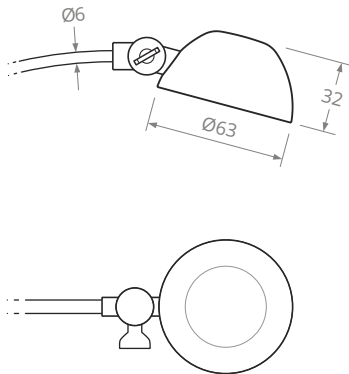

**PRODUCT DESCRIPTION**

<b>DESCRIPTION</b>	LED PICTURE LIGHT - DECO STYLE
<b>CATEGORY</b>	IP20 - FOR INDOOR USE ONLY
<b>MATERIAL</b>	ALUMINIUM
<b>FINISH</b>	WHITE   BLACK   COATED   PLATED FINISHES
<b>DIMMING</b>	1-10V   DALI   PHASE   LOCAL DIM
<b>POWER SUPPLY</b>	REMOTE CONSTANT CURRENT
<b>ACCESSORIES</b>	VARIOUS MOUNTING OPTIONS
<b>ROTATION</b>	60° TILT
<b>WEIGHT</b>	1 KG

**DIMENSIONS**

**ARM MOUNTING OPTIONS**

**ARM TYPE**

**PRODUCT CODE** 360.02.XX.XX.X.X.XX

LUMINAIRE TYPE	LENGTH (L)	FINISH	COLOUR TEMP	ARM LENGTH	ARM TYPE	MOUNTING	REMOTE DRIVER
360. TM SOLO	02. 2.3W	01. WHITE 9010 02. BLACK 9005 04. GOLD P/C 05. ANTIQUE BRONZE 06. BRONZE P/C <b>07. ANTIQUE BRASS</b> CU. CUSTOM	<b>27. 2700K (std.)</b> 30. 3000K 40. 4000K (custom)	<b>3. 250mm (std.)</b>	1. PICTURE LIGHT 2. SWAN NECK 3. STRAIGHT <b>4. SOLO (std.)</b>	<b>05. PICTURE BRACKET</b> 06. JOINERY BUSH 08. SURFACE BUSH ROUND 10. SURFACE NIPPLE	<b>+ 1-10V</b> + DALI + PHASE