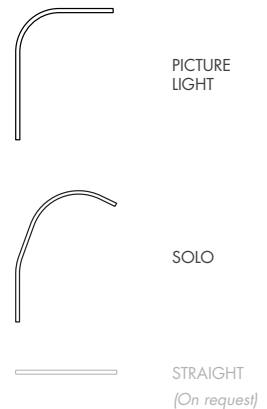

**PRODUCT DESCRIPTION**

<b>DESCRIPTION</b>	LED PICTURE LIGHT - DECO STYLE
<b>CATEGORY</b>	IP20 - FOR INDOOR USE ONLY
<b>MATERIAL</b>	ALUMINIUM
<b>FINISH</b>	WHITE   BLACK   COATED   PLATED FINISHES
<b>DIMMING</b>	1-10V   DALI   PHASE   LOCAL DIM
<b>POWER SUPPLY</b>	REMOTE CONSTANT CURRENT
<b>ACCESSORIES</b>	VARIOUS MOUNTING OPTIONS
<b>ROTATION</b>	60° TILT
<b>WEIGHT</b>	1 KG

**DIMENSIONS**

**ARM MOUNTING OPTIONS**

**ARM TYPE**

**PRODUCT CODE** 360.02.XX.XX.X.X.XX

LUMINAIRE TYPE	LENGTH (L)	FINISH	COLOUR TEMP	ARM LENGTH	ARM TYPE	MOUNTING	REMOTE DRIVER
360. TM SOLO	02. 2.3W	01. WHITE 9010 02. BLACK 9005 04. GOLD P/C 05. ANTIQUE BRONZE 06. BRONZE P/C <b>07. ANTIQUE BRASS</b> CU. CUSTOM	<b>27. 2700K (std.)</b> 30. 3000K 40. 4000K (custom)	<b>3. 250mm (std.)</b>	1. PICTURE LIGHT 2. SWAN NECK 3. STRAIGHT <b>4. SOLO (std.)</b>	<b>05. PICTURE BRACKET</b> 06. JOINERY BUSH 08. SURFACE BUSH ROUND 10. SURFACE NIPPLE	<b>+ 1-10V</b> + DALI + PHASE