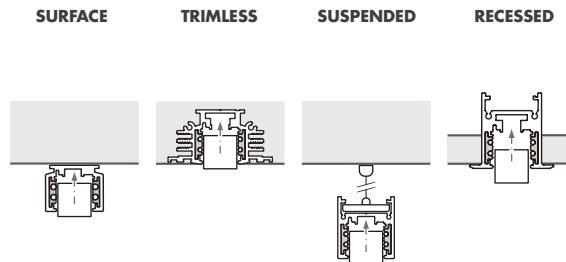

DIMENSIONS

TRACK OPTIONS

ACCESSORIES

PRODUCT CODE 050.XX.XX.XX.XX.X

LUMINAIRE TYPE	FINISH	COLOUR TEMP	DISTRIBUTION	MOUNTING	DIMMING PROTOCOL	ACCESSORIES
050. ZEROFIFTY	01. WHITE 9010 02. BLACK 9005 05. ANTIQUE BRONZE 07. ANTIQUE BRASS 0C. CUSTOM	27. 2700K (std.) 30. 3000K 40. 4000K (custom)	01. 12° 02. 26° 04. 38° 06. 57°	04. 48V Track	1. 1-10V (std.) 2. DALI	+ FROSTED LENS + HONEYCOMB LOUVRE + COLOUR LENS + LINEAR LENS 10x36° + LINEAR LENS 10x60°