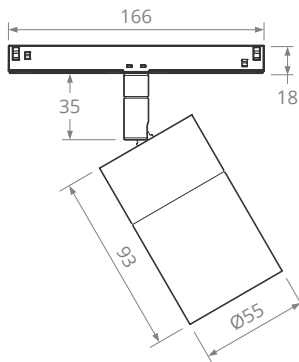

PRODUCT DESCRIPTION

DESCRIPTION	48V ARTRACK MOUNTED SPOTLIGHT
CATEGORY	IP20 - FOR INDOOR USE ONLY
MATERIAL	MACHINED ALUMINIUM
FINISH	WHITE BLACK PLATED FINISHES
ADAPTOR FINISH	WHITE BLACK
DIMMING	1-10V DALI
POWER SUPPLY	REMOTE 48V CONSTANT VOLTAGE
ACCESSORIES	REFER TO LISTED LENSES
ROTATION	340° PAN 90° TILT
WEIGHT	0.45KG

DIMENSIONS

TRACK OPTIONS

ACCESSORIES

PRODUCT CODE 050.XX.XX.XX.XX.X

LUMINAIRE TYPE	FINISH	COLOUR TEMP	DISTRIBUTION	MOUNTING	DIMMING PROTOCOL	ACCESSORIES
050. ZEROFIFTY	01. WHITE 9010 02. BLACK 9005 05. ANTIQUE BRONZE 07. ANTIQUE BRASS 0C. CUSTOM	27. 2700K (std.) 30. 3000K 40. 4000K (custom)	01. 12° 02. 26° 04. 38° 06. 57°	04. 48V Track	1. 1-10V (std.) 2. DALI	+ FROSTED LENS + HONEYCOMB LOUVRE + COLOUR LENS + LINEAR LENS 10x36° + LINEAR LENS 10x60°