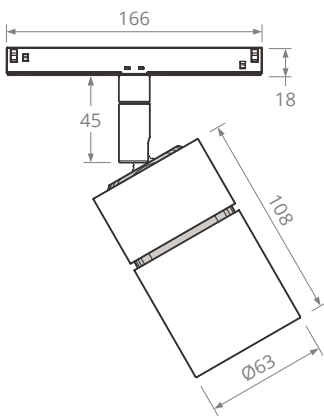

PRODUCT DESCRIPTION

DESCRIPTION	48V ARTRACK MOUNTED SPOTLIGHT
CATEGORY	IP20 - FOR INDOOR USE ONLY
MATERIAL	MACHINED ALUMINIUM
FINISH	WHITE BLACK PLATED FINISHES
ADAPTOR FINISH	WHITE BLACK
DIMMING	1-10V DALI
POWER SUPPLY	REMOTE 48V CONSTANT VOLTAGE
ACCESSORIES	REFER TO LISTED LENSES
ROTATION	340° PAN 90° TILT
WEIGHT	0.50KG

DIMENSIONS

TRACK OPTIONS

ACCESSORIES

PRODUCT CODE 060.XX.XX.XX.XX.X

LUMINAIRE TYPE	FINISH	COLOUR TEMP	DISTRIBUTION	MOUNTING	DIMMING PROTOCOL	ACCESSORIES
060. ZEROSIXTY	01. WHITE 9010 02. BLACK 9005 05. ANTIQUE BRONZE 07. ANTIQUE BRASS 0C. CUSTOM	27. 2700K (std.) 30. 3000K 40. 4000K (custom)	01. 12° 02. 26° 04. 38° 06. 57°	04. 48V Track	1. 1-10V (std.) 2. DALI	+ FROSTED LENS + HONEYCOMB LOUVRE + COLOUR LENS + LINEAR LENS 10x36° + LINEAR LENS 10x60°