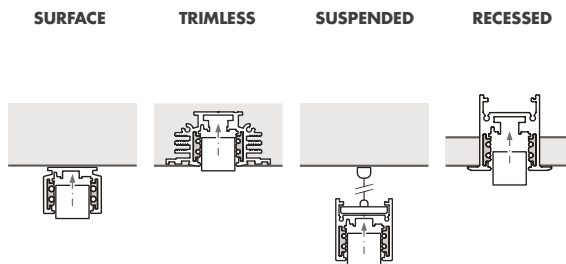

PRODUCT DESCRIPTION

DESCRIPTION	48V ARTRACK MOUNTED SPOTLIGHT
CATEGORY	IP20 - FOR INDOOR USE ONLY
MATERIAL	MACHINED ALUMINIUM
FINISH	WHITE BLACK PLATED FINISHES
ADAPTOR FINISH	WHITE BLACK
DIMMING	1-10V DALI
POWER SUPPLY	REMOTE 48V CONSTANT VOLTAGE
ACCESSORIES	REFER TO LISTED LENSES
ROTATION	340° PAN 90° TILT
WEIGHT	0.50KG

DIMENSIONS

TRACK OPTIONS

ACCESSORIES

PRODUCT CODE 060.XX.XX.XX.XX.X

LUMINAIRE TYPE	FINISH	COLOUR TEMP	DISTRIBUTION	MOUNTING	DIMMING PROTOCOL	ACCESSORIES
060. ZEROSIXTY	01. WHITE 9010 02. BLACK 9005 05. ANTIQUE BRONZE 07. ANTIQUE BRASS 0C. CUSTOM	27. 2700K (std.) 30. 3000K 40. 4000K (custom)	01. 12° 02. 26° 04. 38° 06. 57°	04. 48V Track	1. 1-10V (std.) 2. DALI	+ FROSTED LENS + HONEYCOMB LOUVRE + COLOUR LENS + LINEAR LENS 10x36° + LINEAR LENS 10x60°