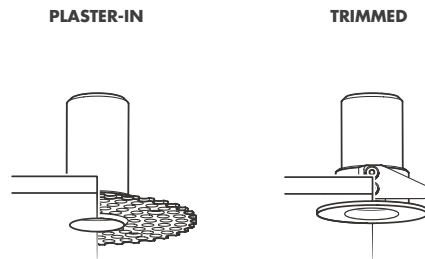

MOUNTING OPTIONS