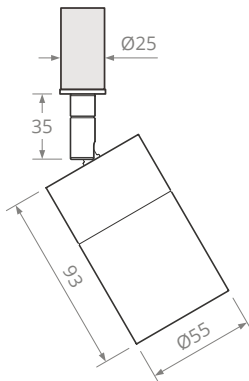

PRODUCT DESCRIPTION

DESCRIPTION	PUSH CONNECT ARTPOINT 24V SPOTLIGHT
CATEGORY	IP20 - FOR INDOOR USE ONLY
MATERIAL	MACHINED ALUMINIUM
FINISH	WHITE BLACK PLATED FINISHES
DIMMING	1-10V DALI PHASE
POWER SUPPLY	REMOTE CONSTANT CURRENT
ACCESSORIES	REFER TO LISTED LENSES
ROTATION	340° PAN 90° TILT
WEIGHT	0.37KG

DIMENSIONS

MOUNTING OPTIONS

ACCESSORIES

PRODUCT CODE 050.XX.XX.XX.XX

LUMINAIRE TYPE	FINISH	COLOUR TEMP	DISTRIBUTION	MOUNTING	REMOTE DRIVER (DIMMING)	ACCESSORIES
050. ZEROFIFTY	01. WHITE 9010	27. 2700K (std.)	01. 12°	03. ARTPOINT	+ 1-10V + DALI + PHASE	+ FROSTED LENS + HONEYCOMB LOUVRE + COLOUR LENS + LINEAR LENS 10x36° + LINEAR LENS 10x60°
	02. BLACK 9005	30. 3000K	02. 26°	*Refer to Artpoint		
	05. ANTIQUE BRONZE	40. 4000K (custom)	04. 38°	specification sheet		
	07. ANTIQUE BRASS	W2. 1800-2700K	06. 57°	for mounting options.		
	0C. CUSTOM	W3. 1800-3000K				