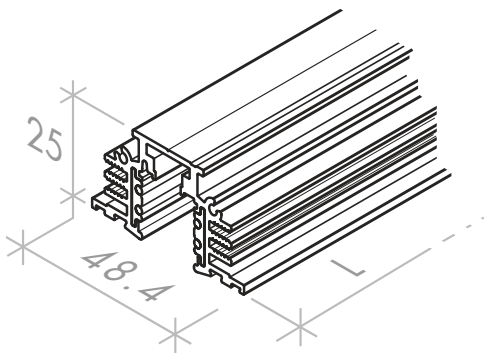

PRODUCT DESCRIPTION

DESCRIPTION	LOW VOLTAGE TRIMLESS RECESSED TRACK
CATEGORY	IP20 - FOR INDOOR USE ONLY
MATERIAL	VARIOUS
FINISH	WHITE BLACK
DIMMING	1-10V DALI
POWER SUPPLY	REMOTE 48V CONSTANT VOLTAGE
ACCESSORIES	END COVER COUPLER ADAPTOR FEED
COMPATIBILITY	ZERO SERIES 020 030 050 060
WEIGHT	0.96KG PER METRE

DIMENSIONS

MOUNTING

TRIMLESS ST3-EVO
MECHANICAL FIXING

PRODUCT CODE 947.X.XX.X

LUMINAIRE TYPE	TRACK TYPE	LENGTH	FINISH	DIMMING PROTOCOL	ACCESSORIES
94. ARTTRACK	7. TRIMLESS ST3-EVO	1. 1m 2. 2m 3. 3m	01. WHITE 9016 02. BLACK 9005	1. 0-10V/1-10V 2. DALI	* Refer to ARTTRACK system overview pages for track component options