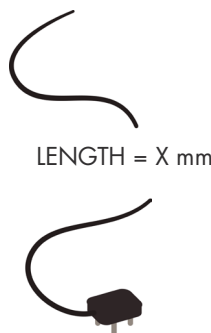

PRODUCT DESCRIPTION

DESCRIPTION	LED UPLIGHT
CATEGORY	IP20 - FOR INDOOR USE ONLY
MATERIAL	MACHINED ALUMINIUM
FINISH	WHITE BLACK PLATED FINISHES
DIMMING	1-10V
POWER SUPPLY	13A / 5A / 2A
ACCESSORIES	REFER TO LISTED LENSES
WEIGHT	1.2 KG

DIMENSIONS

POWER SUPPLY

PRODUCT CODE T185.XX.XX.XX.XX.XX

FINISH	COLOUR TEMP	SPOT DISTRIBUTION	DIMMING	CABLE LENGTH	PLUG TYPE
01. WHITE 9010	27. 2700K (std.)	01. 12°	01. 1-10V	10. 1 m	01. 13A
02. BLACK 9005	30. 3000K	02. 20°		15. 1.5 m	02. 5A
05. ANTIQUE BRONZE	40. 4000K (custom)	03. 30°		20. 2 m	03. 2A
07. ANTIQUE BRASS				30. 3 m	
CU. CUSTOM				CU. CUSTOM	