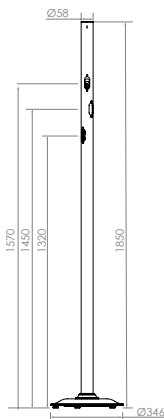

PRODUCT DESCRIPTION

DESCRIPTION	LED UPLIGHT
CATEGORY	IP20 - FOR INDOOR USE ONLY
MATERIAL	MACHINED ALUMINIUM
FINISH	WHITE BLACK PLATED FINISHES
DIMMING	1-10V
POWER SUPPLY	13A / 5A / 2A
ACCESSORIES	REFER TO LISTED LENSES
WEIGHT	1.2 KG

DIMENSIONS

POWER SUPPLY

PRODUCT CODE T185.XX.XX.XX.XX.XX

FINISH	COLOUR TEMP	SPOT DISTRIBUTION	DIMMING	CABLE LENGTH	PLUG TYPE
01. WHITE 9010	27. 2700K (std.)	01. 12°	01. 1-10V	10. 1 m	01. 13A
02. BLACK 9005	30. 3000K	02. 20°		15. 1.5 m	02. 5A
05. ANTIQUE BRONZE	40. 4000K (custom)	03. 30°		20. 2 m	03. 2A
07. ANTIQUE BRASS				30. 3 m	
CU. CUSTOM				CU. CUSTOM	