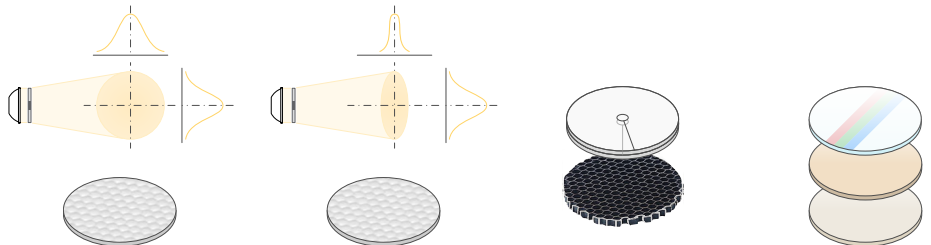

PRODUCT DESCRIPTION

DESCRIPTION	TRACK MOUNTED GALLERY ACCENT LIGHT
CATEGORY	IP20 - FOR INDOOR USE ONLY
MATERIAL	ALUMINIUM
FINISH	WHITE 9010 BLACK 9005
ADAPTOR FINISH	WHITE BLACK
DIMMING	LOCAL DIM PHASE
POWER SUPPLY	120V MAINS VOLTAGE
ACCESSORIES	SEE BELOW
ROTATION	340° PAN 90° TILT
WEIGHT	1.1 KG

LIGHT ENGINE

POWER	26W
LAMP LUMENS	2174lm
COLOUR RENDERING	CRI 98 Typ.
COLOUR TEMP.	2700K (std.) 3000K 4000K (on request)
BEAM DISTRIBUTION	FWHM 9° (std.)
OPTICAL ACCESSORIES	17° 25° 36° 60° 10 x 36° 10 x 60°
LAMP LIFE	100,000hours - LM70

DIMENSIONS

120V TRACK

ACCESSORIES

BEAM WIDTH LENSES

- 5031 - 0088 - A 17° NARROW
- 5031 - 0074 - A 25° NARROW FLOOD
- 5031 - 0078 - A 36° FLOOD
- 5031 - 0077 - A 60° FLOOD

BEAM SHAPING LENSES

- 5031 - 0073 - A 10°x36° LINEAR
- 5031 - 0090 - A 10°x60° LINEAR
- 5031 - 0089 - A 36°x36° SQUARE

BEAM CONTROL LENSES

- 5031 - 0112 - A BEAM AIMING
- 5031 - 0075 - A HONEYCOMB LOUVRE

COLOUR LENSES

- 5031 - 0109 - A 1/2 CTO
- 5031 - 0076 - A 1/4 CTO
- 5031 - 0113 - A CLEAR*

PRODUCT CODE G130U.AA.BB.CC.DD.E