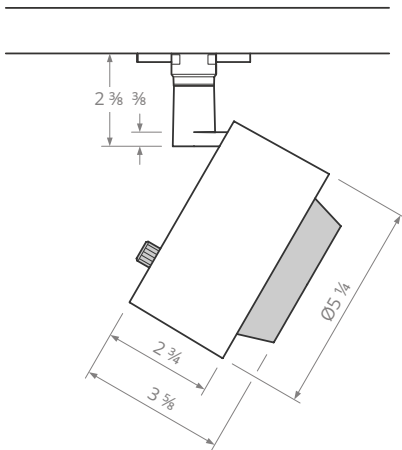

PRODUCT DESCRIPTION

DESCRIPTION	TRACK MOUNTED GALLERY ACCENT LIGHT
CATEGORY	IP20 - FOR INDOOR USE ONLY
MATERIAL	ALUMINIUM
FINISH	WHITE 9010 BLACK 9005
ADAPTOR FINISH	WHITE BLACK
DIMMING	LOCAL DIM PHASE
POWER SUPPLY	120V MAINS VOLTAGE
ACCESSORIES	SEE BELOW
ROTATION	340° PAN 90° TILT
WEIGHT	1.1 KG

DIMENSIONS

120V TRACK

ACCESSORIES

BEAM WIDTH LENSES

- 5031 - 0088 - A 17° NARROW
- 5031 - 0074 - A 25° NARROW FLOOD
- 5031 - 0078 - A 36° FLOOD
- 5031 - 0077 - A 60° FLOOD

BEAM SHAPING LENSES

- 5031 - 0073 - A 10°x36° LINEAR
- 5031 - 0090 - A 10°x60° LINEAR
- 5031 - 0089 - A 36°x36° SQUARE