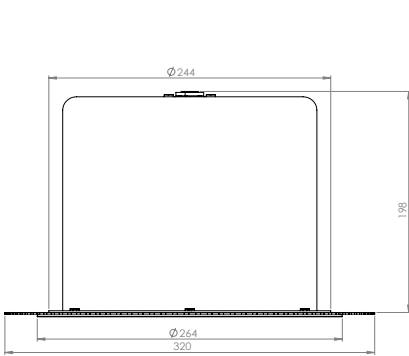

PRODUCT DESCRIPTION

DESCRIPTION	RECESSED FRAMING PROJECTOR
CATEGORY	IP20 - FOR INDOOR USE ONLY
MATERIAL	ALUMINIUM
FINISH	WHITE 9010 BLACK 9005
ADAPTOR FINISH	WHITE BLACK
DIMMING	1-10V DALI CASAMBI SWITCHED
POWER SUPPLY	230V MAINS VOLTAGE
ROTATION	360° PAN 0° - 55° TILT
WEIGHT	1.8 KG

LIGHT ENGINE

POWER	19.8W
LAMP LUMENS	1750lm @ 3000K
COLOUR RENDERING	CRI 98 Typ.
COLOUR TEMP.	2700K 3000K 4000K
BEAM DISTRIBUTION	18 - 32° 53°
LAMP LIFE	100,000hours - LM70

DIMENSIONS

OPTIONS

01. FOCUS

Distance from Luminaire	Light Spot Diameter
1m	Ø 1.00m
2m	Ø 2.00m
3m	Ø 3.00m
4m	Ø 4.00m

02. ZOOM & FOCUS

Distance from Luminaire	Light Spot Diameter
1m	Min - Ø 0.38m Max - Ø 0.61m
2m	Min - Ø 0.73m Max - Ø 1.21m
3m	Min - Ø 1.08m Max - Ø 1.81m
4m	Min - Ø 1.43m Max - Ø 2.41m

01. BEAK PLATE

02. SLOT PLATE